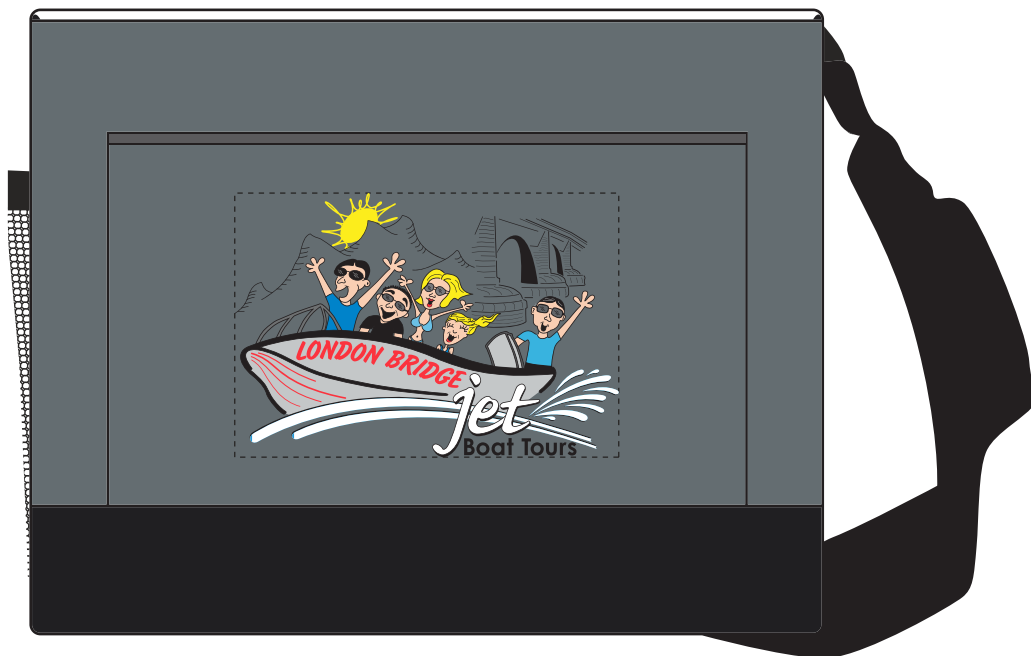

Order#: 154075

Product: Strand Snow Canvas Lunch: Gray

Item #: 1097-313663

Imprint Method: 4 Color Process on the Front Pocket

Actual Imprint Size: 9.35"W x 6"H

Item shown @ 50% of actual size

***** IMPORTANT INFORMATION *** (PLEASE READ)**