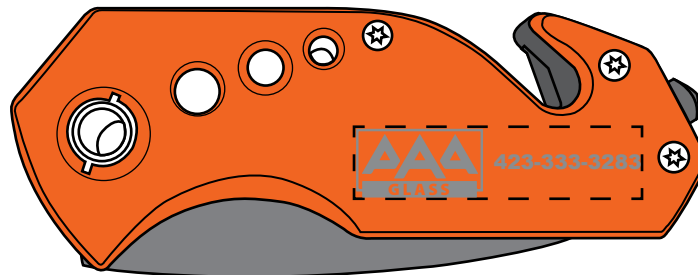

Customer Service E-mail: service@garrettspecialties.com

Order#: 153901

Product: Rapid Response Emergency Tool

Item #: 1008-312309

Imprint Method: Pad Print on the Handle: Metallic Silver 877

Actual Imprint Size: 1.5" Wide