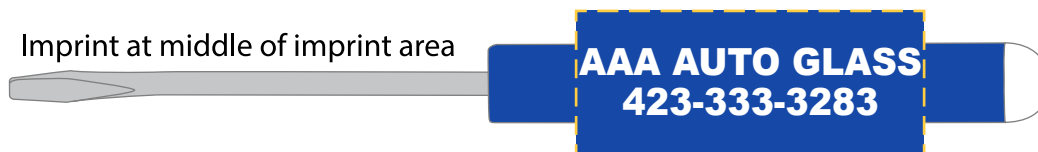

Telephone: 1-856 424-4818 or 1-800 320-1510

Fax: 1-856 424-5269

Hours of Operation: 9:00 - 5:30 pm Eastern, M - F

Customer Service E-mail: service@garrettspecialties.com

Order#: 153901

Product: Standard Blade Screwdriver with Button Top: Met Blue/White

Item #: 1024-314223

Imprint Method: Screen Print on the Side Barrel: White

Actual Imprint Size: 1.81" Wide

***** IMPORTANT INFORMATION *** (PLEASE READ)**

Please proof carefully for spelling errors, omissions, and layout accuracy. It is your responsibility to correct any errors. Garrett Specialties assumes no responsibility for errors after a proof has been authorized to print. Please note changes or revisions to your proof from your original instructions may cause revision in your ship date. Delays in paper proof approval also may require a change in your schedule ship dates. Occasionally, some fax machines may distort the image. Please pay close attention to numbers.