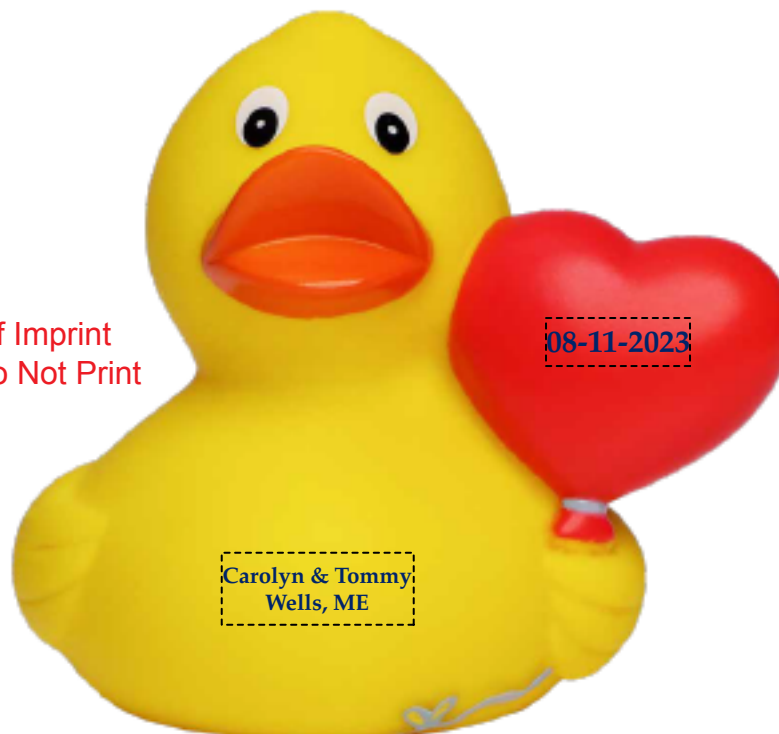

Order#: **153816**

Product: **Love Rubber Duck**

Item #: **1364-3153734**

Imprint Method: **Pad print, chest and Heart: Navy 281**

Actual Size of Imprint  
Dotted Lines Do Not Print