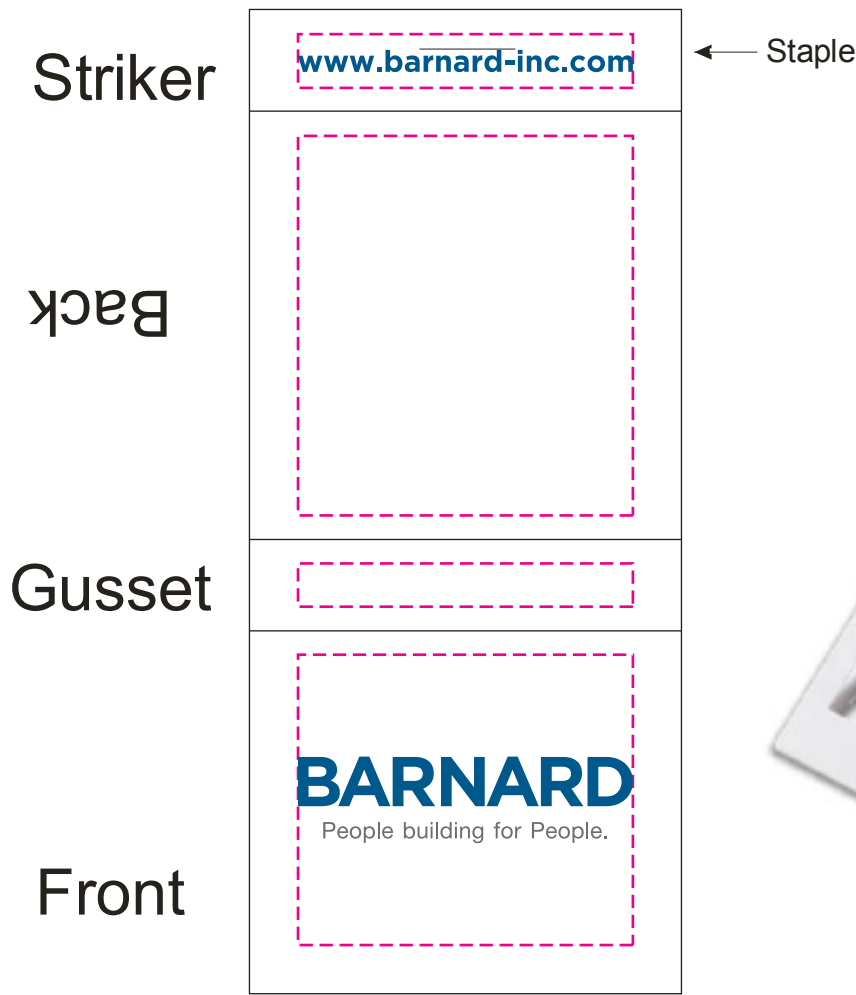

Order#: 153762

Product: Fly Fishing Matchbook with Flies

Item #: 1280-104608

Imprint Method: Digital Print on the Front Cover

Actual Imprint Size: 1.75" Wide on the Front & Striker

Actual Size of Imprint
Dotted Lines Do Not Print

ART NOTES

The template to the left shows the matchbook laid out flat. To get an idea of how it would look, I would recommend printing this proof out, cutting along the outside rectangle of the template to the left, and folding along the lines to assemble the matchbook. Each side has been labeled to give you a point of reference.