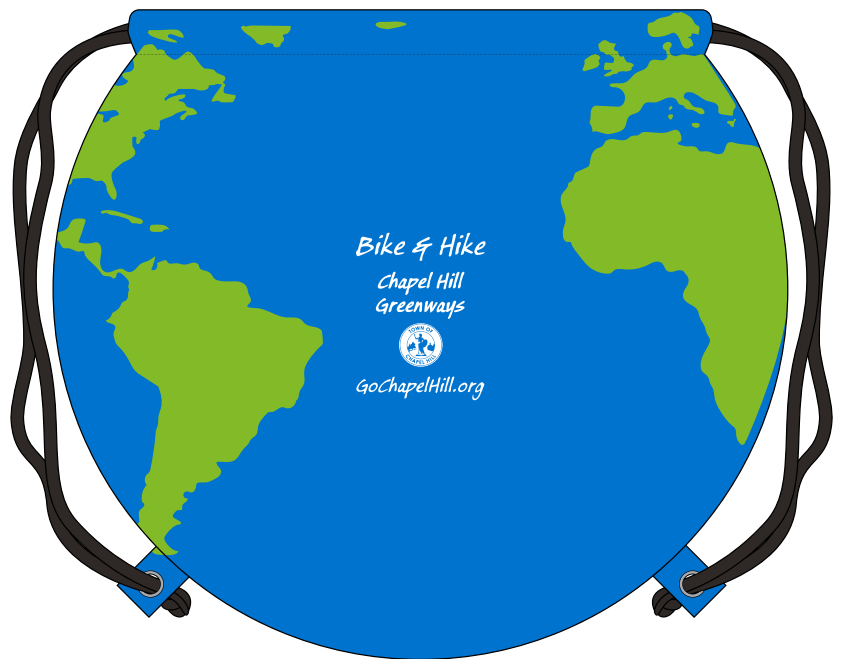

Customer Service E-mail: service@garrettspecialties.com

Order#: 153694

Product: Global Drawstring Backpack

Item #: 1348-315937

Imprint Method: Silkscreen on the Front/Centered (Atlantic Ocean: White

Actual Imprint Size: 3"Wide

Note: the small details in the town seal might fill in and bleed together when printed

100% Actual Size Imprint

Bike & Hike

*Chapel Hill
Greenways*

GoChapelHill.org

***** IMPORTANT INFORMATION *** (PLEASE READ)**