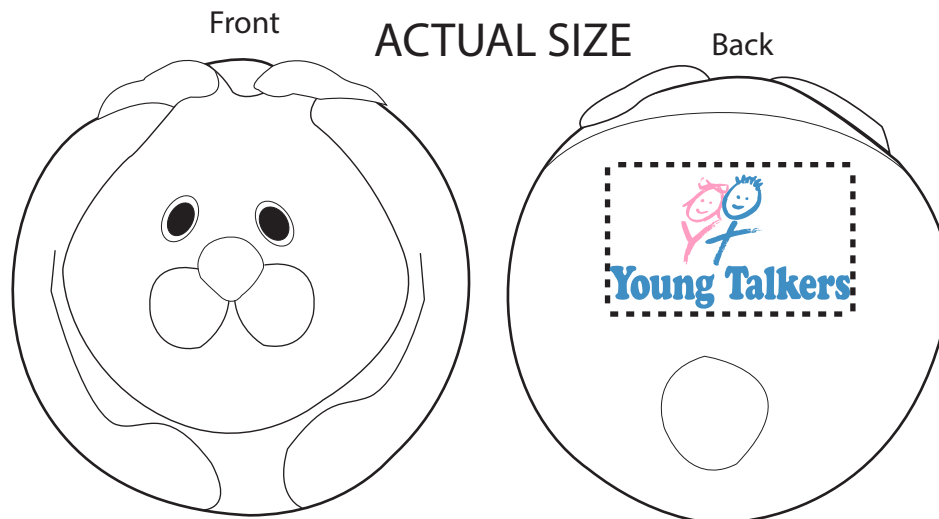

## REVISED 2

**Order#: 153613**

**Product: Bunny Rabbit Stress Ball**

**Item #: 1008-100835**

**Imprint Method: Pad print on the back: Pink 210 Process Blue, White**

**Actual Imprint Size: 1.25"W x 0.75"H**