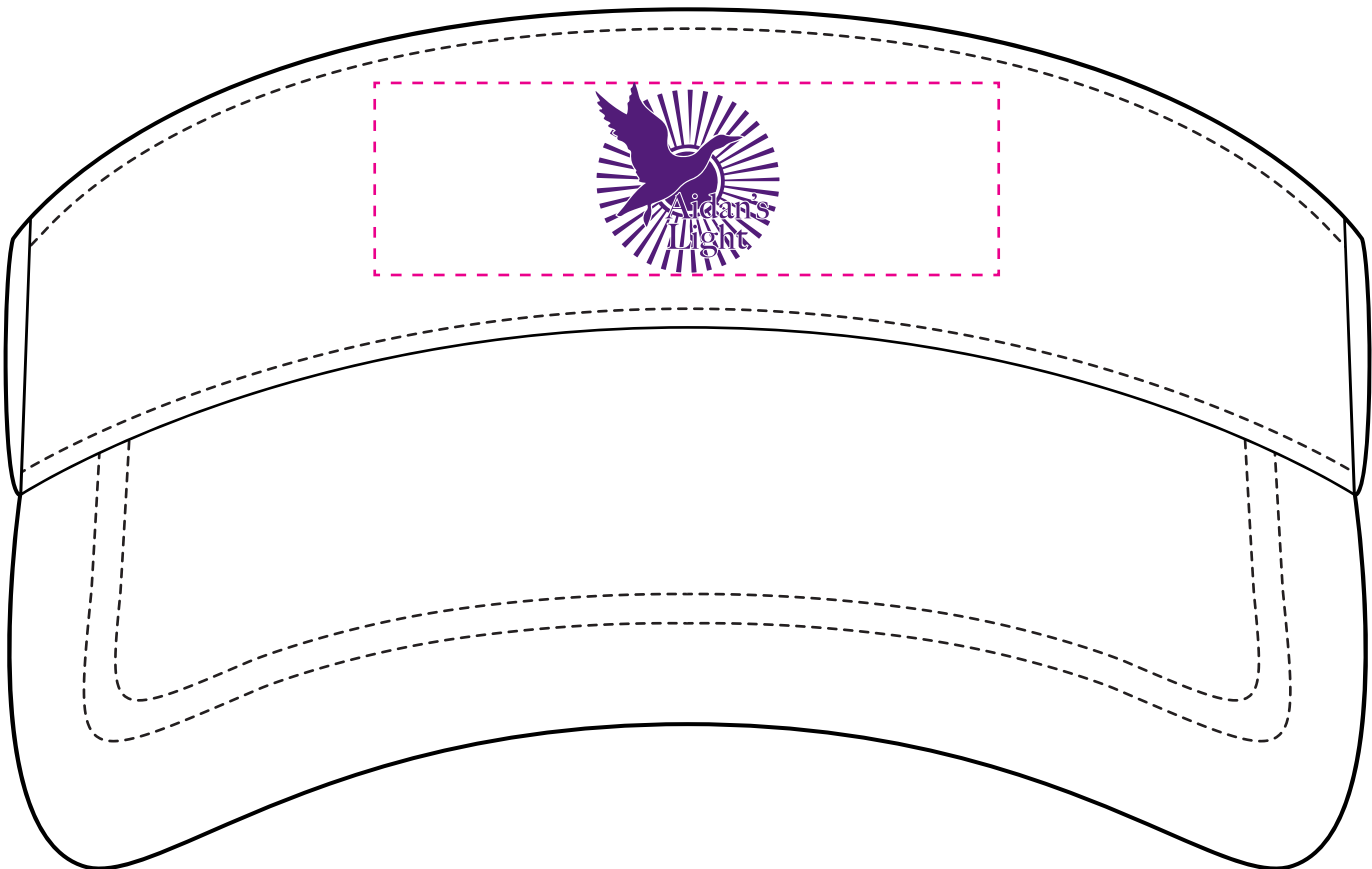

Customer Service E-mail: service@garrettspecialties.com

Order#: 153575

Product: Econo Visor Cap: White

Item #: 1097-306204

Imprint Method: Spot Color Transfer on the Front: Purple 268

Actual Imprint Size: 1"W x 1"H

Please note: The imprintn/transfer area on the visors is pretty small.
The logo is very detailed,a and when scaled down to this size
it might be hard to disrena all of the details inthe artwork (including text)