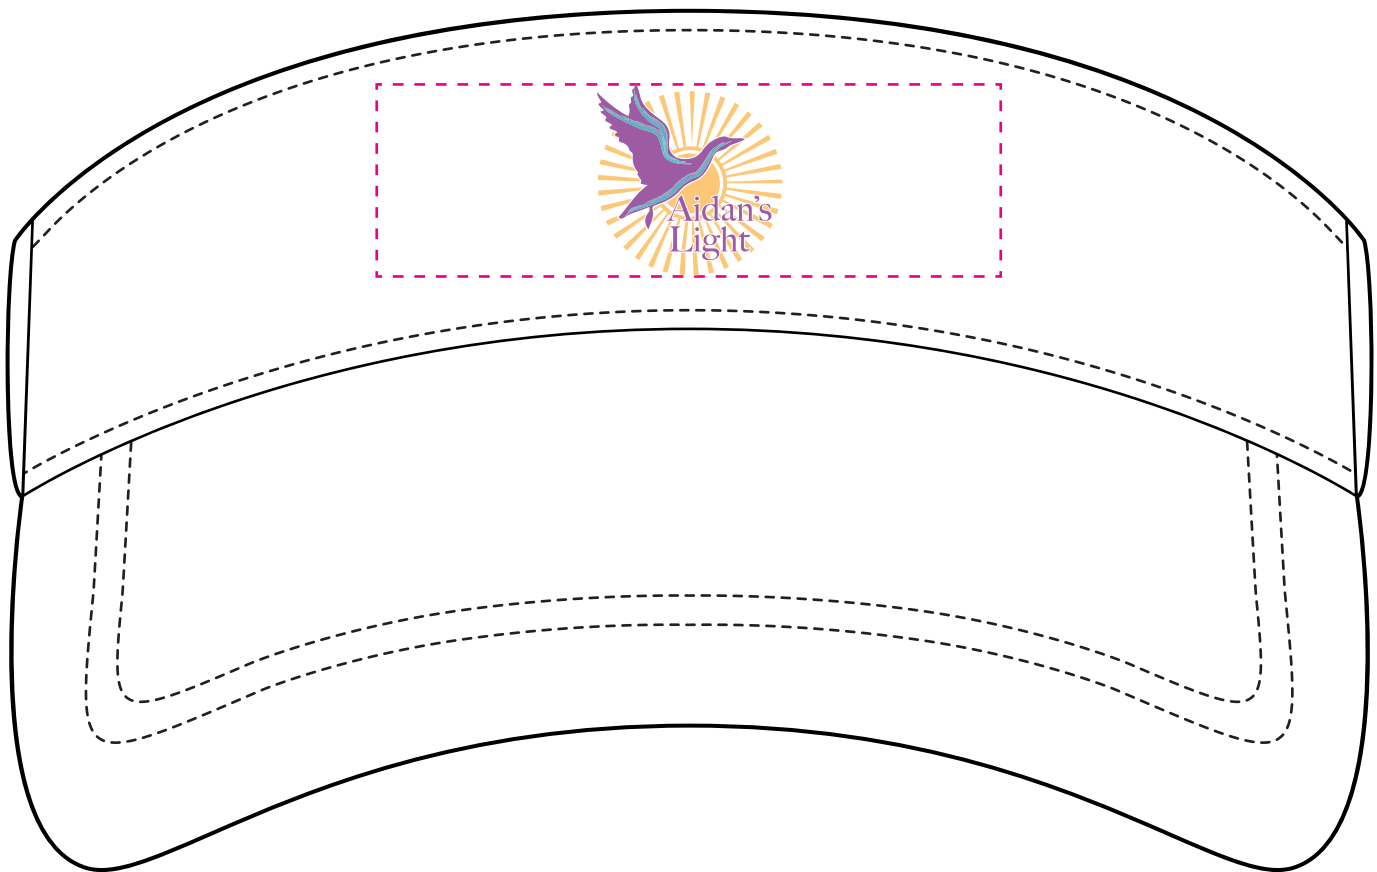

GARRETT SPECIALTIES

a promotional product company

Art Proof

10000 Lincoln Drive, Suite 201, PMB 368, Marlton, NJ 08053

Telephone: 1-856 424-4818 or 1-800 320-1510

Fax: 1-856 424-5269

Hours of Operation: 9:00 - 5:30 pm Eastern, M - F

Customer Service E-mail: service@garrettspecialties.com

REVISED

Order#: 153575

Product: Econo Visor Cap: White

Item #: 1097-306204

Imprint Method: Spot Color Transfer on the Front: Purple 268

Actual Imprint Size: 1"W x 1"H

Actual Size of Imprint
Dotted Lines Do Not Print

*** IMPORTANT INFORMATION *** (PLEASE READ)

Please proof carefully for spelling errors, omissions, and layout accuracy. It is your responsibility to correct any errors. Garrett Specialties assumes no responsibility for errors after a proof has been authorized to print. Please note changes or revisions to your proof from your original instructions may cause revision in your ship date. Delays in paper proof approval also may require a change in your schedule ship dates. Occasionally, some fax machines may distort the image. Please pay close attention to numbers.

It is imperative that you view your e-proof and submit your approval and/or changes promptly to maintain your anticipated delivery date.

Please keep in mind that this virtual proof is not a printed sample of your artwork on our product. The size and placement of the artwork may vary from this proof when actually printed on the product. Carefully review the attached proof for verification of copy & layout.

Due to inherent technical differences in color monitors, the imprint colors and product colors depicted in the attached proof will not resemble those in the final product. We make every effort to match requested custom colors, but cannot guarantee a 100% exact match. Imprints are applied using pad or screen inks. These inks are hand mixed as close as possible to the requested color but may vary 2 to 4 shades. For this reason an exact PMS match cannot be guaranteed.

Your order is ON HOLD until we receive an approval from you in reference to your artwork.