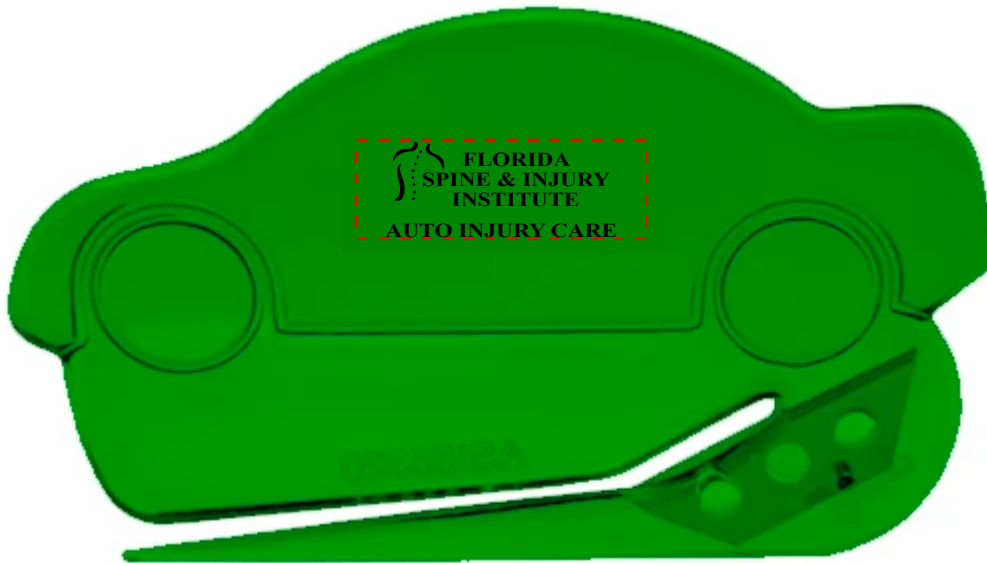

Customer Service E-mail: service@garrettspecialties.com

Order#: 153377

Product: Car Shape Letter Opener: Tr Green

Item #: 1268-103205

Imprint Method: (Screen Print on the Inside Car: White

Actual Imprint Size: 1.2"W x 0.5"H