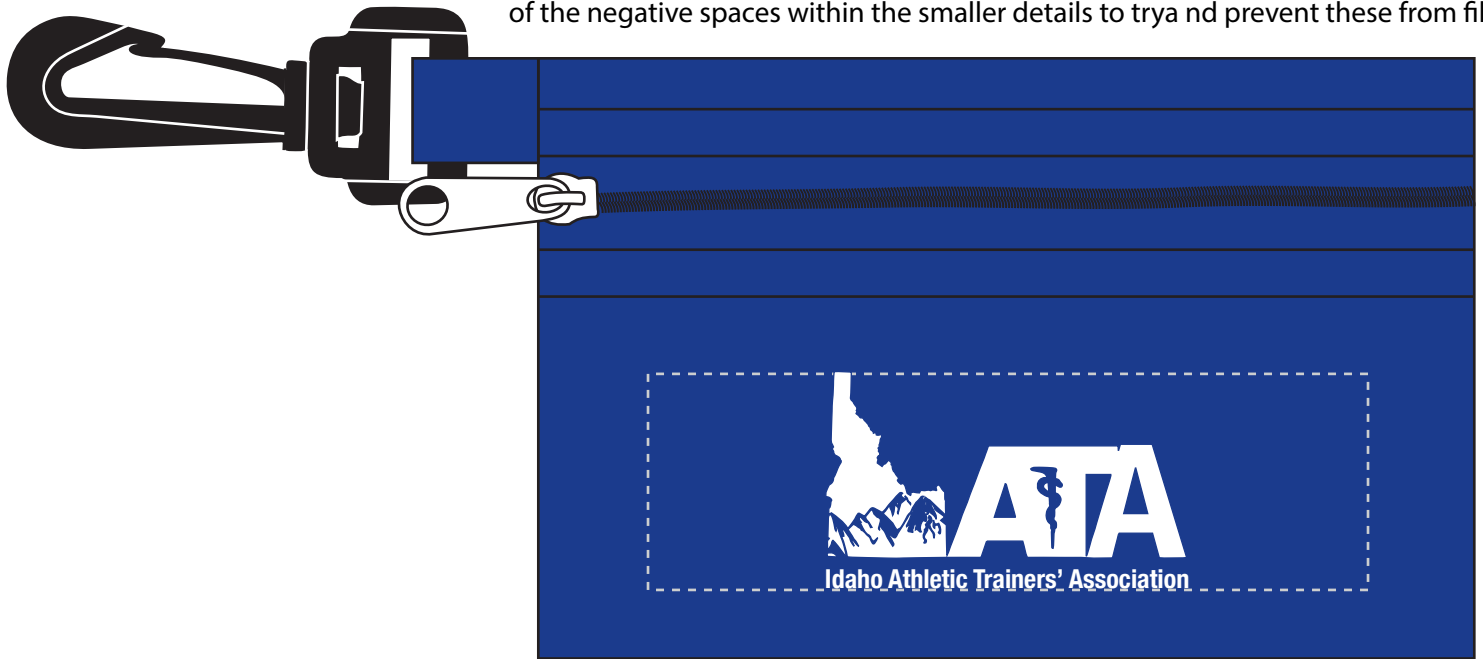

Customer Service E-mail: service@garrettspecialties.com

Order#: 153348

Product: Take-A-Long First Aid Kit 2: Blue

Item #: 1016-309913

Imprint Method: Screen Print on the Front: White

Actual Imprint Size: 1.88"W x 1.12"H

Note: I made some small modifications to the artwork. Mainly, I opened up some of the negative spaces within the smaller details to try and prevent these from filling in

Actual Size of Imprint
Dotted Lines Do Not Print