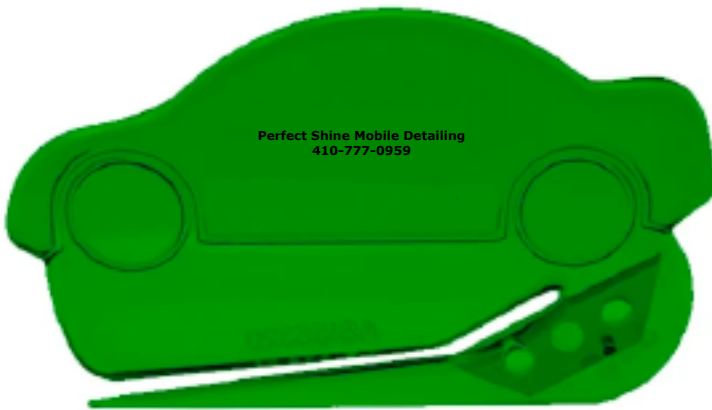

Customer Service E-mail: service@garrettspecialties.com

Order#: 153274

Product: Car Shape Letter Opener: Tr. Green

Item #: 1268-103205

Imprint Method: green Print on the Inside Car: Black

Actual Imprint Size: 1.5" Wide

**Note: 3 lines of text will allow for a larger imprint.
Please advise which option you are approving.**

Perfect Shine Mobile Detailing
410-777-0959

Perfect Shine
Mobile Detailing
410-777-0959

*** IMPORTANT INFORMATION *** (PLEASE READ)