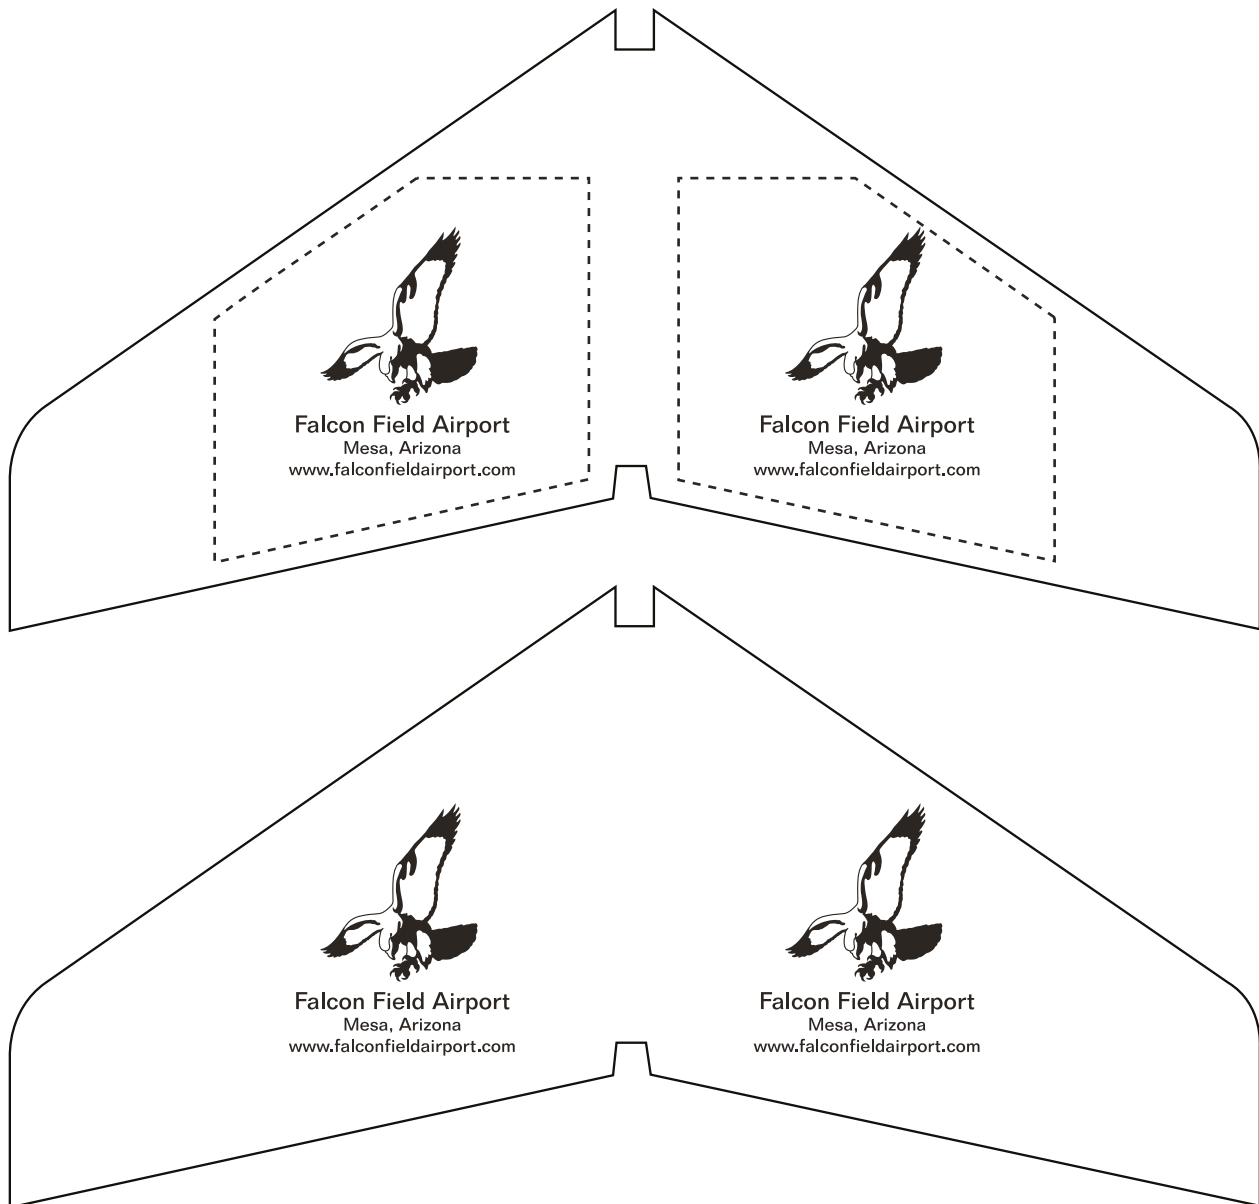

Order#: 153272

Product: Zoom Gliderz

Item #: 1064-305474

Imprint Method: Screen Print on the One Wing - Black

IMPRINT: The imprint window size is 2" x 1 5/8" and is represented by dotted lines. **ONLY SIMPLE BOLD TEXT AND LOGOS PRINT ON THIS PRODUCT.** Fine detail will not reproduce due to the porous substrate.