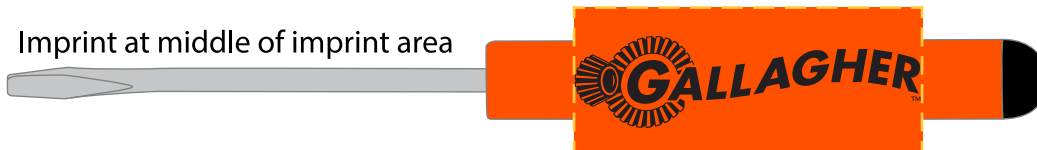

GARRETT SPECIALTIES

a promotional product company

eProof

2 Split Rock Drive Suite 11, Cherry Hill, NJ 08003

Telephone: 1-856 424-4818 or 1-800 320-1510

Fax: 1-856 424-5269

Hours of Operation: 9:00 - 5:30 pm Eastern, M - F

Customer Service E-mail: service@garrettspecialties.com

Order#: 153152

Product: Standard Blade Screwdriver with Button Top: Orange/Black

Item #: 1024-314223

Imprint Method: Screen Print on the Side Barrel: Black

Imprint at middle of imprint area

***** IMPORTANT INFORMATION *** (PLEASE READ)**

Please proof carefully for spelling errors, omissions, and layout accuracy. It is your responsibility to correct any errors. Garrett Specialties assumes no responsibility for errors after a proof has been authorized to print. Please note changes or revisions to your proof from your original instructions may cause revision in your ship date. Delays in paper proof approval also may require a change in your schedule ship dates. Occasionally, some fax machines may distort the image. Please pay close attention to numbers.

It is imperative that you view your e-proof and submit your approval and/or changes promptly to maintain your anticipated delivery date.

Please keep in mind that this virtual proof is not a printed sample of your artwork on our product. The size and placement of the artwork may vary from this proof when actually printed on the product. Carefully review the attached proof for verification of copy & layout.

Due to inherent technical differences in color monitors, the imprint colors and product colors depicted in the attached proof will not resemble those in the final product. We make every effort to match requested custom colors, but cannot guarantee a 100% exact match. Imprints are applied using pad or screen inks. These inks are hand mixed as close as possible to the requested color but may vary 2 to 4 shades. For this reason an exact PMS match cannot be guaranteed.

Your order is ON HOLD until we receive an approval from you in reference to your artwork.