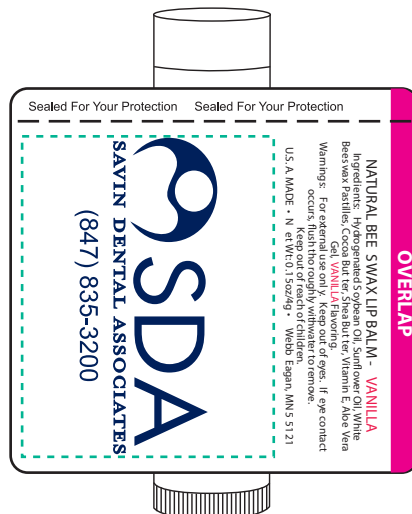

Customer Service E-mail: service@garrettspecialties.com

Order#: 152980

Product: Natural Beeswax Lip Balm: Vanilla Flavor

Item #: 1064-318609

Imprint Method: 4 Color Process on the Wraparound Label

Actual Imprint Size: 1.64"W x 0.75"H logo on label