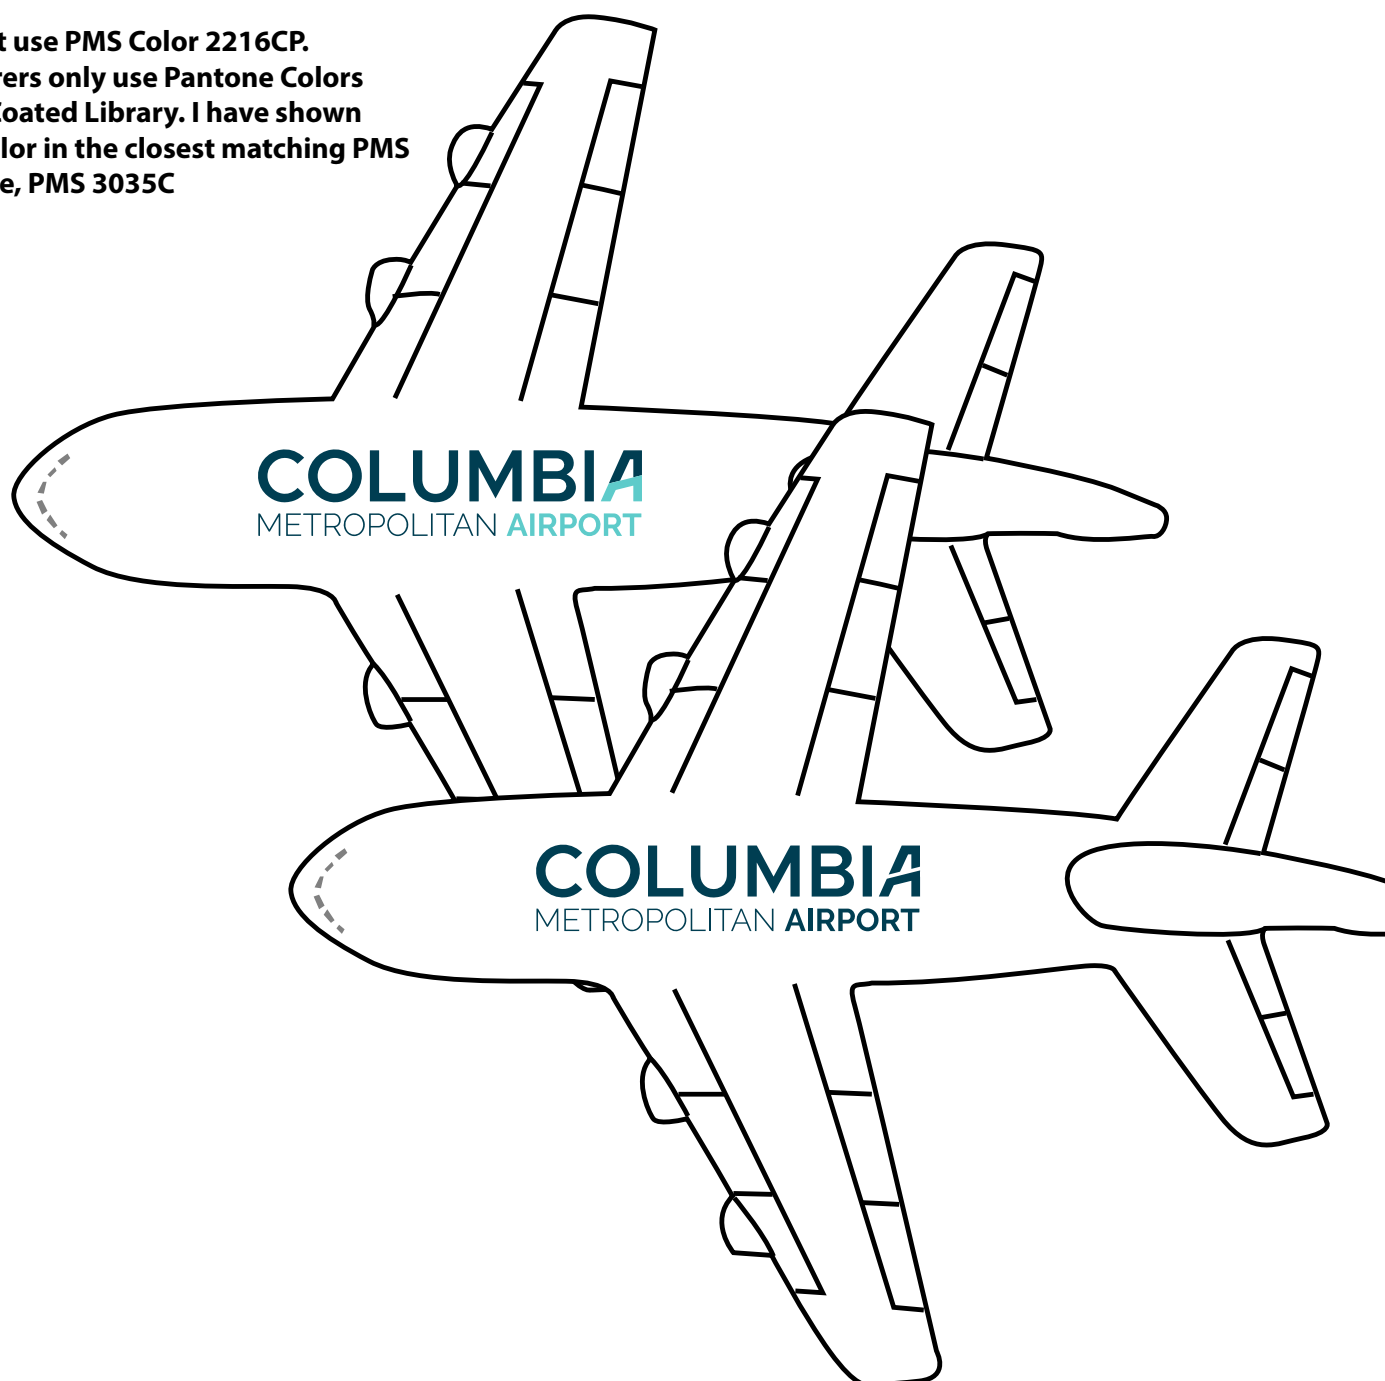

Customer Service E-mail: service@garrettspecialties.com

Order#: 152921-Q

Product: Passenger Airplane Stress Ball

Item #: 1008-107999

Imprint Method: Pad Print on the Top Panel: PMS 035 & PMS 325/ or PMS 3035 only

Actual Imprint Size: 2" Wide

Note: We cannot use PMS Color 2216CP.

Our manufacturers only use Pantone Colors from the Solid Coated Library. I have shown the dark Teal Color in the closest matching PMS color we can use, PMS 3035C