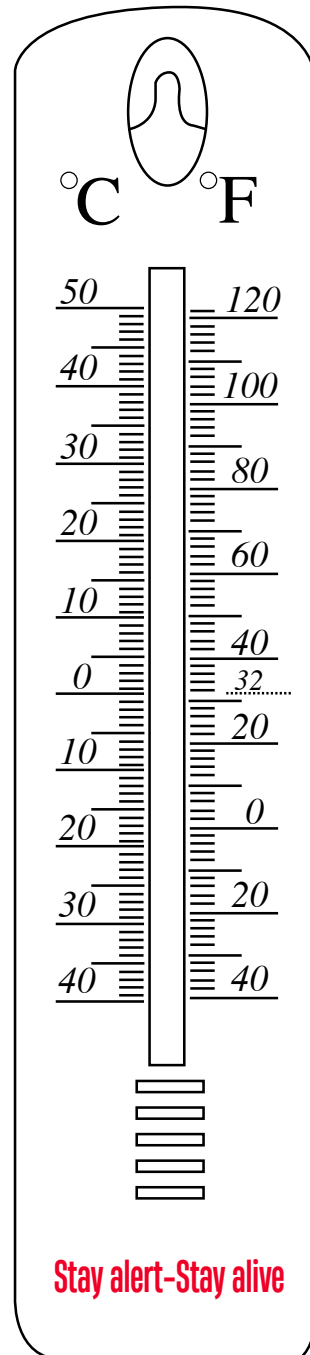

Customer Service E-mail: service@garrettspecialties.com

Order#: 152568

Product: Outdoor Thermometer

Item #: 1371-318545

Imprint Method: Pad Print on the Front.: Red 185

Actual Imprint Size: 1.75" Wide

'Stay alert-Stay alive'

IMPRINT: 1 1/4" x 3/4"

*** IMPORTANT INFORMATION *** (PLEASE READ)

Please proof carefully for spelling errors, omissions, and layout accuracy. It is your responsibility to correct any errors. Garrett Specialties assumes no responsibility for errors after a proof has been authorized to print. Please note changes or revisions to your proof from your original instructions may cause revision in your ship date. Delays in paper proof approval also may require a change in your schedule ship dates. Occasionally, some fax machines may distort the image. Please pay close attention to numbers.