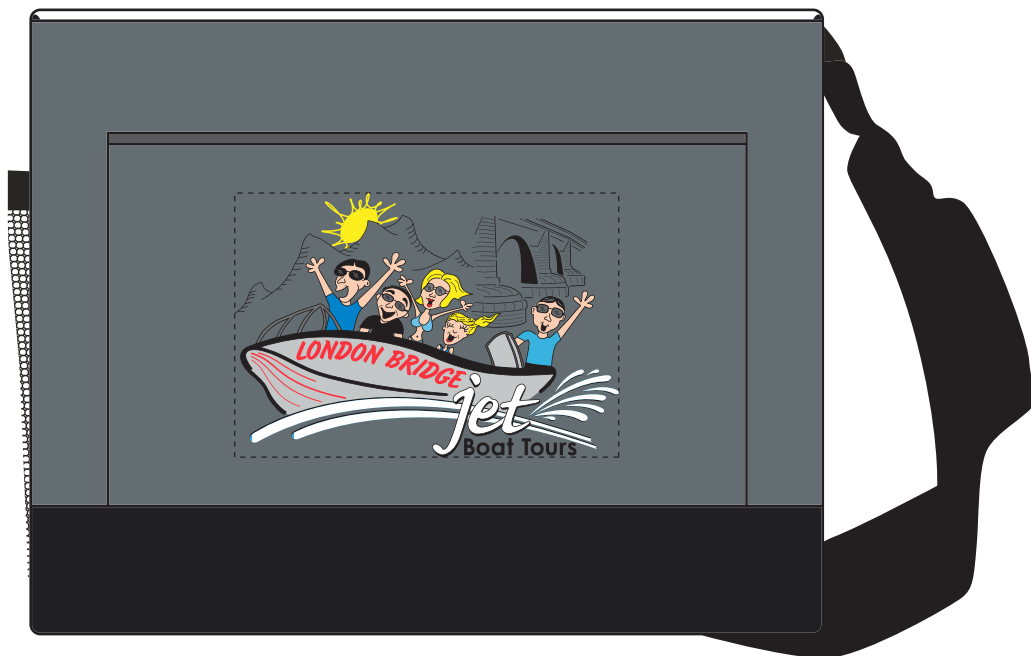

GARRETT SPECIALTIES

a promotional product company

eProof

2 Split Rock Drive Suite 11, Cherry Hill, NJ 08003

Telephone: 1-856 424-4818 or 1-800 320-1510

Fax: 1-856 424-5269

Hours of Operation: 9:00 - 5:30 pm Eastern, M - F

Customer Service E-mail: service@garrettspecialties.com

Order#: 152560

Product: Strand Snow Canvas Lunch: Gray

Item #: 1097-313663

Imprint Method: 4 Color Process on the Front Pocket

Actual Imprint Size: 9.35"W x 6"H

Item shown @ 50% of actual size

***** IMPORTANT INFORMATION *** (PLEASE READ)**

Please proof carefully for spelling errors, omissions, and layout accuracy. It is your responsibility to correct any errors. Garrett Specialties assumes no responsibility for errors after a proof has been authorized to print. Please note changes or revisions to your proof from your original instructions may cause revision in your ship date. Delays in paper proof approval also may require a change in your schedule ship dates. Occasionally, some fax machines may distort the image. Please pay close attention to numbers.

It is imperative that you view your e-proof and submit your approval and/or changes promptly to maintain your anticipated delivery date.

Please keep in mind that this virtual proof is not a printed sample of your artwork on our product. The size and placement of the artwork may vary from this proof when actually printed on the product. Carefully review the attached proof for verification of copy & layout.

Due to inherent technical differences in color monitors, the imprint colors and product colors depicted in the attached proof will not resemble those in the final product. We make every effort to match requested custom colors, but cannot guarantee a 100% exact match. Imprints are applied using pad or screen inks. These inks are hand mixed as close as possible to the requested color but may vary 2 to 4 shades. For this reason an exact PMS match cannot be guaranteed.

Your order is ON HOLD until we receive an approval from you in reference to your artwork.