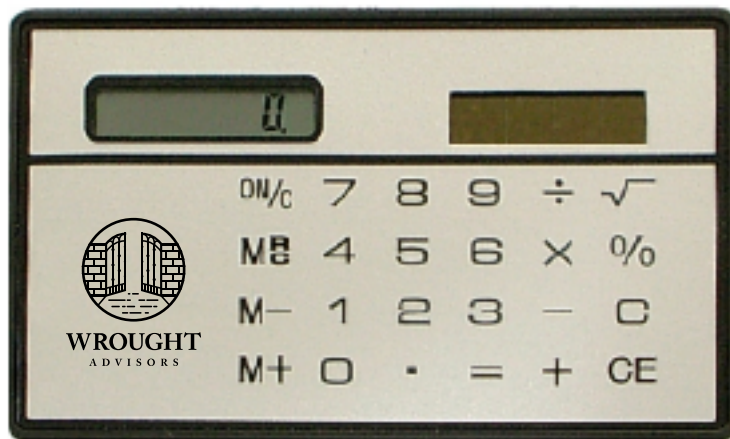

**Order#: 152449**

**Product: Ultra Thin Solar Calculator: Silver**

**Item #: 1387-313058**

**Imprint Method: Screen Print on the On Calculator: Black**

**Actual Imprint Size: 0.75:Wide**

Actual Size of Imprint