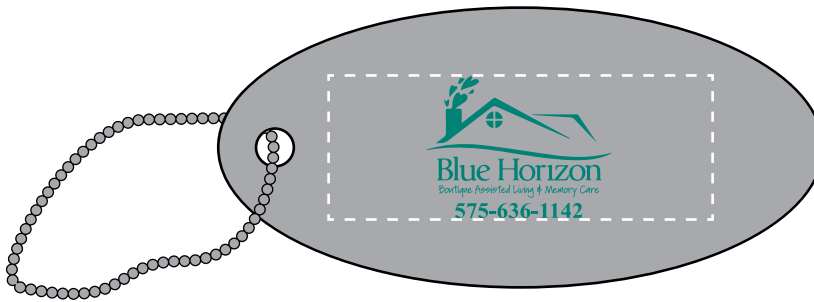

GARRETT SPECIALTIES

a promotional product company

eProof

2 Split Rock Drive Suite 11, Cherry Hill, NJ 08003

Telephone: 1-856 424-4818 or 1-800 320-1510

Fax: 1-856 424-5269

Hours of Operation: 9:00 - 5:30 pm Eastern, M - F

Customer Service E-mail: service@garrettspecialties.com

Order#: 152406

Product: Floating Foam Key Chain:Silver

Item #: 1097-318316

Imprint Method: Pad Print on the Front: Teal 327

Actual Imprint Size: 1 in"W x 0.75 in"H

Note: Small line of text under "Blue Horizon" is very small and will fill in/be difficult to read when printed

***** IMPORTANT INFORMATION *** (PLEASE READ)**

Please proof carefully for spelling errors, omissions, and layout accuracy. It is your responsibility to correct any errors. Garrett Specialties assumes no responsibility for errors after a proof has been authorized to print. Please note changes or revisions to your proof from your original instructions may cause revision in your ship date. Delays in paper proof approval also may require a change in your schedule ship dates. Occasionally, some fax machines may distort the image. Please pay close attention to numbers.

It is imperative that you view your e-proof and submit your approval and/or changes promptly to maintain your anticipated delivery date.

Please keep in mind that this virtual proof is not a printed sample of your artwork on our product. The size and placement of the artwork may vary from this proof when actually printed on the product. Carefully review the attached proof for verification of copy & layout.

Due to inherent technical differences in color monitors, the imprint colors and product colors depicted in the attached proof will not resemble those in the final product. We make every effort to match requested custom colors, but cannot guarantee a 100% exact match. Imprints are applied using pad or screen inks. These inks are hand mixed as close as possible to the requested color but may vary 2 to 4 shades. For this reason an exact PMS match cannot be guaranteed.

Your order is ON HOLD until we receive an approval from you in reference to your artwork.