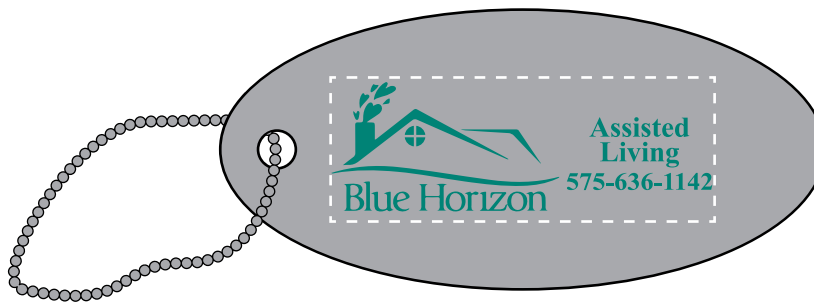

GARRETT SPECIALTIES

a promotional product company

eProof

2 Split Rock Drive Suite 11, Cherry Hill, NJ 08003

Telephone: 1-856 424-4818 or 1-800 320-1510

Fax: 1-856 424-5269

Hours of Operation: 9:00 - 5:30 pm Eastern, M - F

Customer Service E-mail: service@garrettspecialties.com

Order#: **152406**

Product: **Floating Foam Key Chain:Silver**

Item #: **1097-318316**

Imprint Method: **Pad Print on the Front: Teal 327**

Actual Imprint Size: **2 in"W x 0.75 in"H**

REVISED

*** IMPORTANT INFORMATION *** (PLEASE READ)

Please proof carefully for spelling errors, omissions, and layout accuracy. It is your responsibility to correct any errors. Garrett Specialties assumes no responsibility for errors after a proof has been authorized to print. Please note changes or revisions to your proof from your original instructions may cause revision in your ship date. Delays in paper proof approval also may require a change in your schedule ship dates. Occasionally, some fax machines may distort the image. Please pay close attention to numbers.

It is imperative that you view your e-proof and submit your approval and/or changes promptly to maintain your anticipated delivery date.

Please keep in mind that this virtual proof is not a printed sample of your artwork on our product. The size and placement of the artwork may vary from this proof when actually printed on the product. Carefully review the attached proof for verification of copy & layout.

Due to inherent technical differences in color monitors, the imprint colors and product colors depicted in the attached proof will not resemble those in the final product. We make every effort to match requested custom colors, but cannot guarantee a 100% exact match. Imprints are applied using pad or screen inks. These inks are hand mixed as close as possible to the requested color but may vary 2 to 4 shades. For this reason an exact PMS match cannot be guaranteed.

Your order is ON HOLD until we receive an approval from you in reference to your artwork.