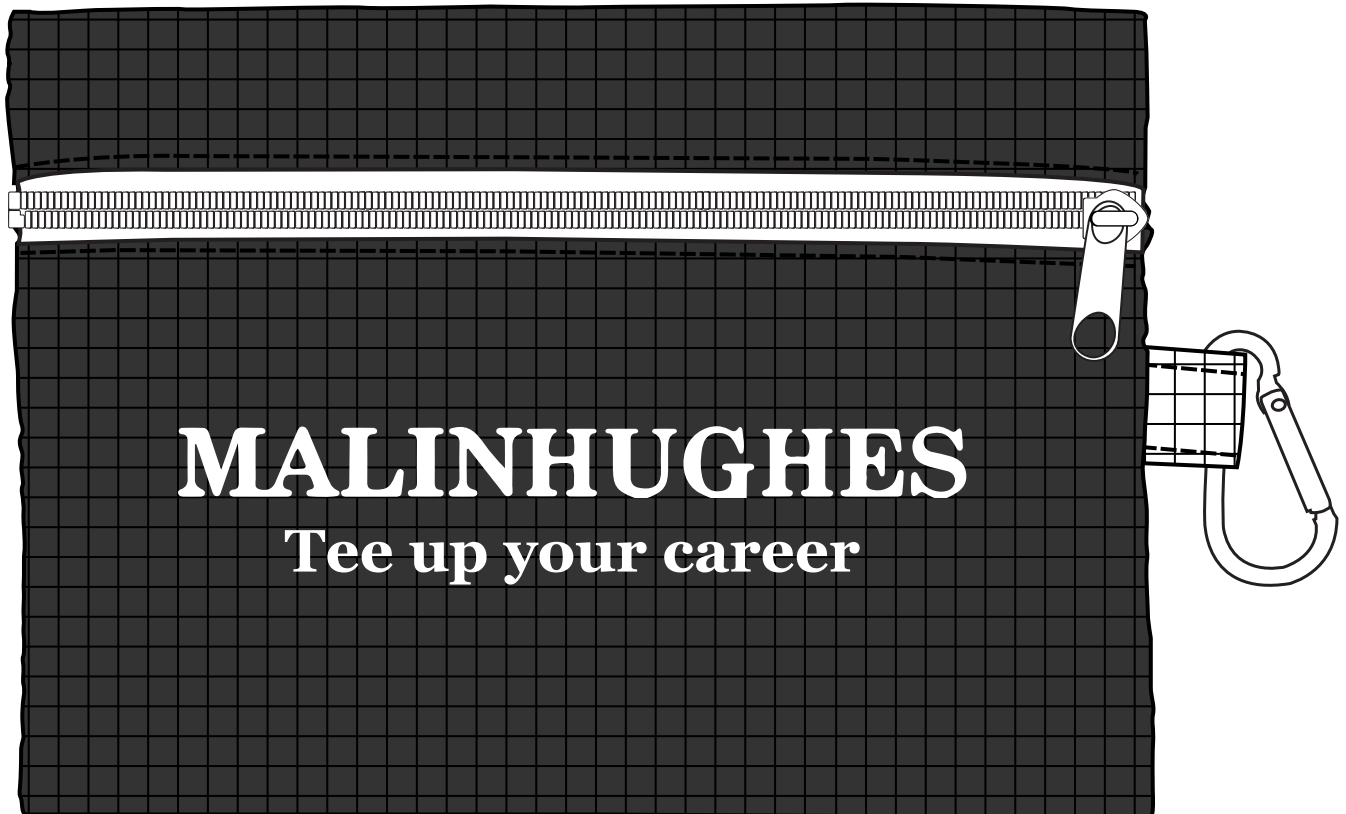

GARRETT SPECIALTIES

a promotional product company

eProof

2 Split Rock Drive Suite 11, Cherry Hill, NJ 08003

Telephone: 1-856 424-4818 or 1-800 320-1510

Fax: 1-856 424-5269

Hours of Operation: 9:00 - 5:30 pm Eastern, M - F

Customer Service E-mail: service@garrettspecialties.com

Order#: 152364

Product: Utility Bag with Carabiner

Item #: 1008-320552

Imprint Method: Screen Print, Front Only: White

Note: We can only print on the front (no back side imprint area)

ACTUAL SIZE

MALINHUGHES

Tee up your career

IMPORTANT INFORMATION (PLEASE READ)

Please proof carefully for spelling errors, omissions, and layout accuracy. It is your responsibility to correct any errors. Garrett Specialties assumes no responsibility for errors after a proof has been authorized to print. Please note changes or revisions to your proof from your original instructions may cause revision in your ship date. Delays in paper proof approval also may require a change in your schedule ship dates. Occasionally, some fax machines may distort the image. Please pay close attention to numbers.

It is imperative that you view your e-proof and submit your approval and/or changes promptly to maintain your anticipated delivery date.

Please keep in mind that this virtual proof is not a printed sample of your artwork on our product. The size and placement of the artwork may vary from this proof when actually printed on the product. Carefully review the attached proof for verification of copy & layout.

Due to inherent technical differences in color monitors, the imprint colors and product colors depicted in the attached proof will not resemble those in the final product. We make every effort to match requested custom colors, but cannot guarantee a 100% exact match. Imprints are applied using pad or screen inks. These inks are hand mixed as close as possible to the requested color but may vary 2 to 4 shades. For this reason an exact PMS match cannot be guaranteed.

Your order is ON HOLD until we receive an approval from you in reference to your artwork.