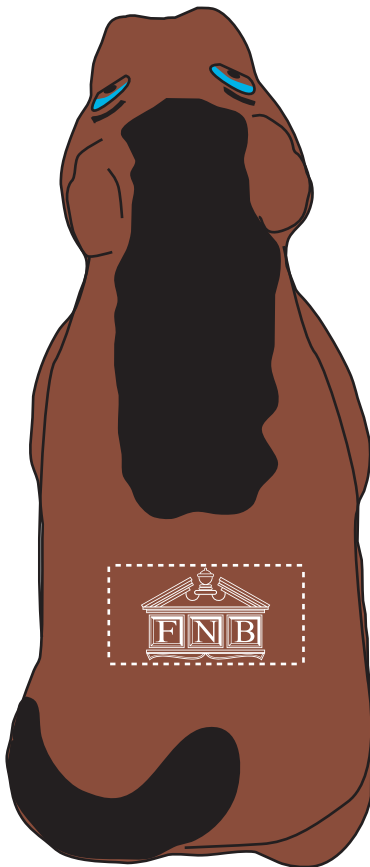

GARRETT SPECIALTIES

a promotional product company

eProof

2 Split Rock Drive Suite 11, Cherry Hill, NJ 08003

Telephone: 1-856 424-4818 or 1-800 320-1510

Fax: 1-856 424-5269

Hours of Operation: 9:00 - 5:30 pm Eastern, M - F

Customer Service E-mail: service@garrettspecialties.com

Order#: 152335

Product: Horse Stress Ball: Brown

Item #: 1008-100799

Imprint Method: Pad Print on the Back Side: White

Actual Imprint Size: 0.67"W x 0.5"H

WARNING NOTE:

THE VERY SMALL ELEMENTS/SPACINGS IN THE LOGO WILL FILL IN WHEN PRINTED AT THE IMPRINT SIZE.

*** IMPORTANT INFORMATION *** (PLEASE READ)

Please proof carefully for spelling errors, omissions, and layout accuracy. It is your responsibility to correct any errors. Garrett Specialties assumes no responsibility for errors after a proof has been authorized to print. Please note changes or revisions to your proof from your original instructions may cause revision in your ship date. Delays in paper proof approval also may require a change in your schedule ship dates. Occasionally, some fax machines may distort the image. Please pay close attention to numbers.

It is imperative that you view your e-proof and submit your approval and/or changes promptly to maintain your anticipated delivery date.

Please keep in mind that this virtual proof is not a printed sample of your artwork on our product. The size and placement of the artwork may vary from this proof when actually printed on the product. Carefully review the attached proof for verification of copy & layout.

Due to inherent technical differences in color monitors, the imprint colors and product colors depicted in the attached proof will not resemble those in the final product. We make every effort to match requested custom colors, but cannot guarantee a 100% exact match. Imprints are applied using pad or screen inks. These inks are hand mixed as close as possible to the requested color but may vary 2 to 4 shades. For this reason an exact PMS match cannot be guaranteed.

Your order is ON HOLD until we receive an approval from you in reference to your artwork.