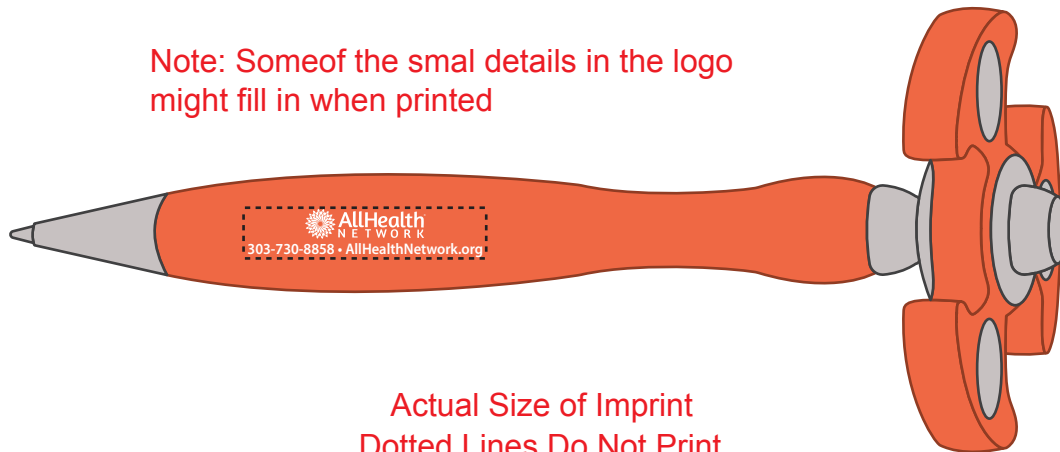

Customer Service E-mail: service@garrettspecialties.com

Order#: 152332

Product: Hover Fidget Spinner Top Plunge Action Pen: Orange

Item #: 1202-316543

Imprint Method: 4 Color Process on the Barrel - Left Read

Actual Imprint Size: 1.25"W x 0.25"H

Note: Some of the small details in the logo might fill in when printed

Actual Size of Imprint
Dotted Lines Do Not Print

*****IMPORTANT INFORMATION*** (PLEASE READ)**

Please proof carefully for spelling errors, omissions, and layout accuracy. It is your responsibility to correct any errors. Garrett Specialties assumes no responsibility for errors after a proof has been authorized to print. Please note changes or revisions to your proof from your original instructions may cause revision in your ship date. Delays in paper proof approval also may require a change in your schedule ship dates. Occasionally, some fax machines may distort the image. Please pay close attention to numbers.