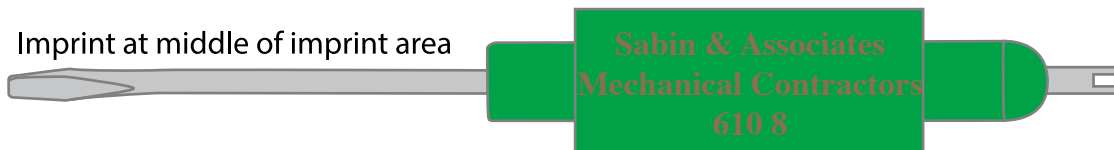

Customer Service E-mail: service@garrettspecialties.com

Order#: 152321

Product: Screwdriver with Stem Top - Green/Green

Item #: 1024-314206

Imprint Method: Screen Print on the Side Barrel: Gold 872

*****IMPORTANT INFORMATION*** (PLEASE READ)**