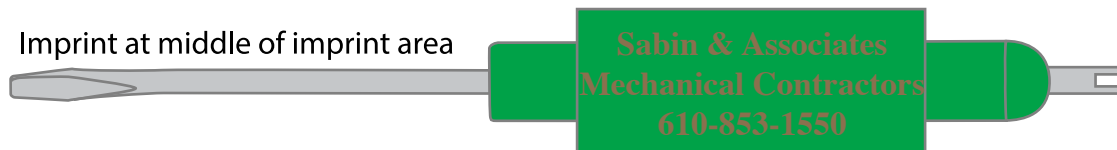

Customer Service E-mail: service@garrettspecialties.com

REVISED

Order#: 152321

Product: Screwdriver with Stem Top - Green/Green

Item #: 1024-314206

Imprint Method: Screen Print on the Side Barrel: Gold 872