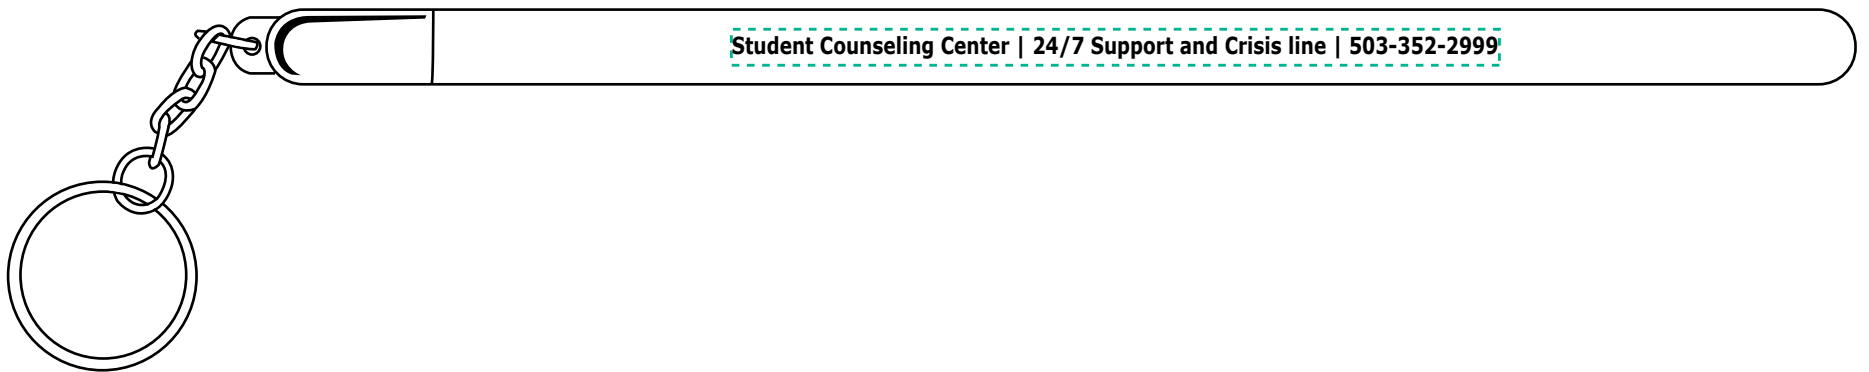

Order#: 152280

Product: Bendeex Key Chain

Item #: 1064-102551

Imprint Method: Pad Print on the Front - Black Imprint Only

Actual Imprint Size: 4"W x 0.1"H

*****IMPORTANT INFORMATION*** (PLEASE READ)**

Please proof carefully for spelling errors, omissions, and layout accuracy. It is your responsibility to correct any errors. Garrett Specialties assumes no responsibility for errors after a proof has been authorized to print. Please note changes or revisions to your proof from your original instructions may cause revision in your ship date. Delays in paper proof approval also may require a change in your schedule ship dates. Occasionally, some fax machines may distort the image. Please pay close attention to numbers.