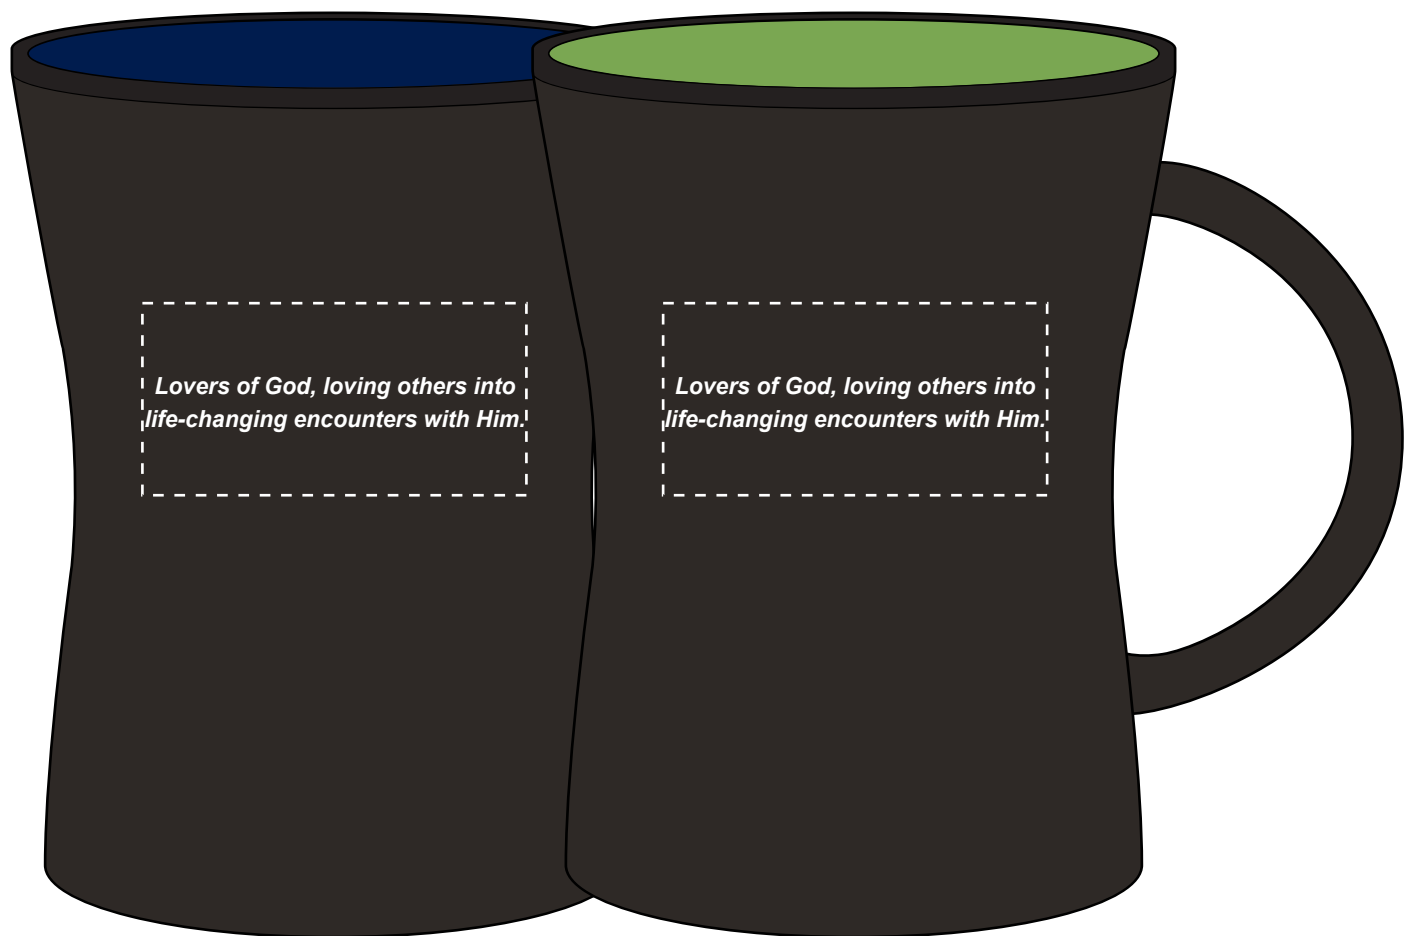

GARRETT SPECIALTIES

a promotional product company

eProof

2 Split Rock Drive Suite 11, Cherry Hill, NJ 08003

Telephone: 1-856 424-4818 or 1-800 320-1510

Fax: 1-856 424-5269

Hours of Operation: 9:00 - 5:30 pm Eastern, M - F

Customer Service E-mail: service@garrettspecialties.com

Order#: 152240

Product: Tribal Curve Ceramic Mug - 10 Oz.: Black/Lime & Black/Blue

Item #: 1348-315805

Imprint Method: Pad Print on the Front/Centered (Handle Right): White

Actual Imprint Size: 2"W x 0.28:H

***** IMPORTANT INFORMATION *** (PLEASE READ)**

Please proof carefully for spelling errors, omissions, and layout accuracy. It is your responsibility to correct any errors. Garrett Specialties assumes no responsibility for errors after a proof has been authorized to print. Please note changes or revisions to your proof from your original instructions may cause revision in your ship date. Delays in paper proof approval also may require a change in your schedule ship dates. Occasionally, some fax machines may distort the image. Please pay close attention to numbers.

It is imperative that you view your e-proof and submit your approval and/or changes promptly to maintain your anticipated delivery date.

Please keep in mind that this virtual proof is not a printed sample of your artwork on our product. The size and placement of the artwork may vary from this proof when actually printed on the product. Carefully review the attached proof for verification of copy & layout.

Due to inherent technical differences in color monitors, the imprint colors and product colors depicted in the attached proof will not resemble those in the final product. We make every effort to match requested custom colors, but cannot guarantee a 100% exact match. Imprints are applied using pad or screen inks. These inks are hand mixed as close as possible to the requested color but may vary 2 to 4 shades. For this reason an exact PMS match cannot be guaranteed.

Your order is ON HOLD until we receive an approval from you in reference to your artwork.