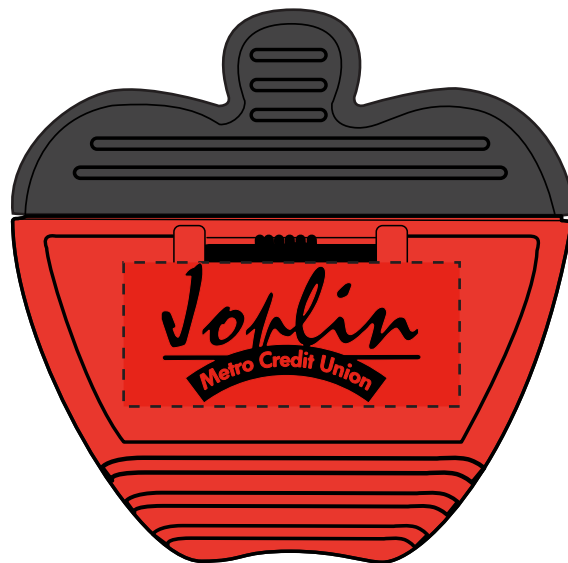

Customer Service E-mail: service@garrettspecialties.com

Order#: 152227

Product: Apple Power Clip: Red

Item #: 1008-307239

Imprint Method: Screen Print on the Front: Black

Apple Power Clip

***** IMPORTANT INFORMATION *** (PLEASE READ)**