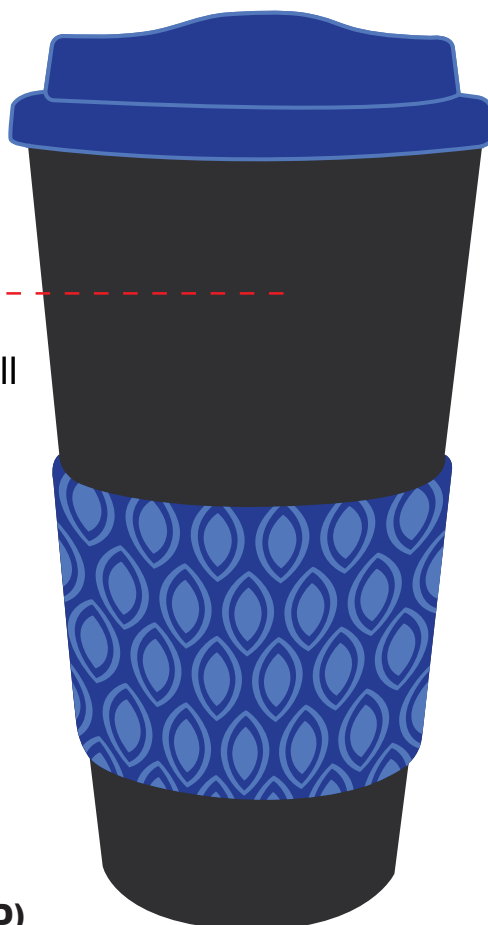

REVISED

Order#: 152181
Product: Custom Grip N Go Bold - 16 Tumbler Ounce: Reflex Blue
Item #: 1001-313409
Imprint Method: Screen Print on the Wrap: White
Actual Imprint Size: 7.6"W x 1"H

Artwork will wrap around tumbler, logo will be printed twice on cup