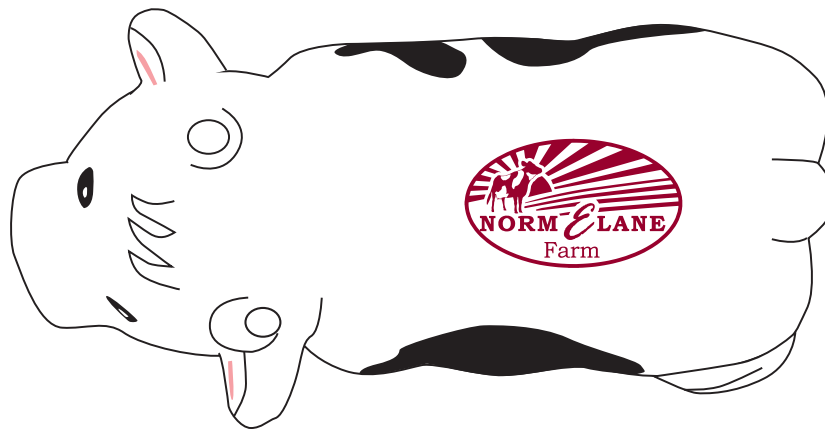

GARRETT SPECIALTIES

a promotional product company

eProof

2 Split Rock Drive Suite 11, Cherry Hill, NJ 08003

Telephone: 1-856 424-4818 or 1-800 320-1510

Fax: 1-856 424-5269

Hours of Operation: 9:00 - 5:30 pm Eastern, M - F

Customer Service E-mail: service@garrettspecialties.com

Order#: 152177

Product: Milk Cow Stress Reliever

Item #: 1008-304782

Imprint Method: Pad Print on the Back: Burgundy 202

Actual Imprint Size: 1.13"W x 0.67"H

ACTUAL SIZE

IMPORTANT INFORMATION (PLEASE READ)

Please proof carefully for spelling errors, omissions, and layout accuracy. It is your responsibility to correct any errors. Garrett Specialties assumes no responsibility for errors after a proof has been authorized to print. Please note changes or revisions to your proof from your original instructions may cause revision in your ship date. Delays in paper proof approval also may require a change in your schedule ship dates. Occasionally, some fax machines may distort the image. Please pay close attention to numbers.

It is imperative that you view your e-proof and submit your approval and/or changes promptly to maintain your anticipated delivery date.

Please keep in mind that this virtual proof is not a printed sample of your artwork on our product. The size and placement of the artwork may vary from this proof when actually printed on the product. Carefully review the attached proof for verification of copy & layout.

Due to inherent technical differences in color monitors, the imprint colors and product colors depicted in the attached proof will not resemble those in the final product. We make every effort to match requested custom colors, but cannot guarantee a 100% exact match. Imprints are applied using pad or screen inks. These inks are hand mixed as close as possible to the requested color but may vary 2 to 4 shades. For this reason an exact PMS match cannot be guaranteed.

Your order is ON HOLD until we receive an approval from you in reference to your artwork.