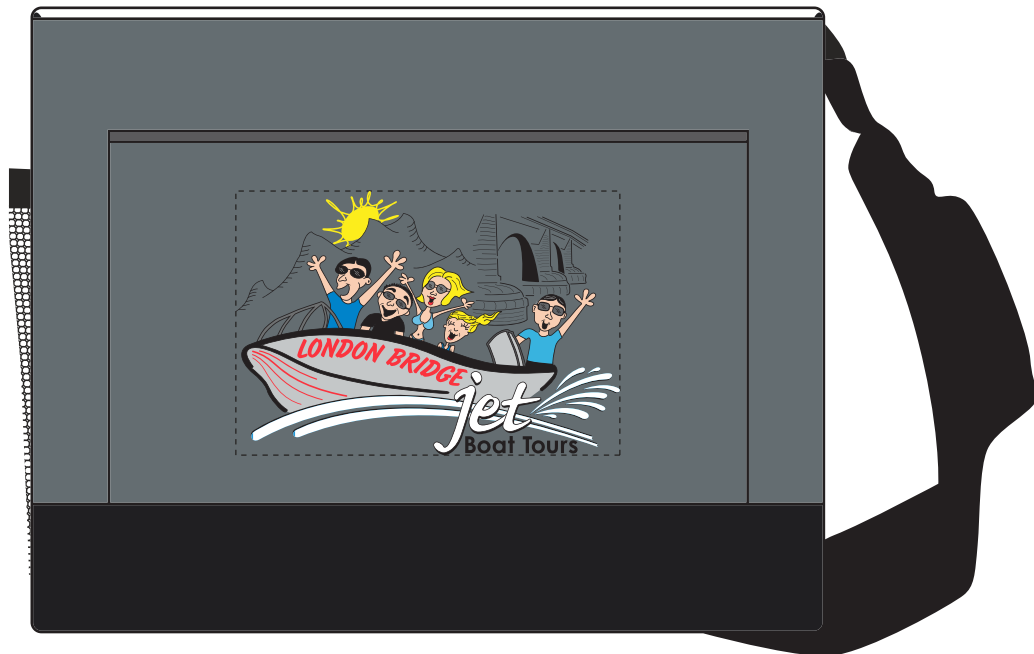

GARRETT SPECIALTIES

a promotional product company

eProof

2 Split Rock Drive Suite 11, Cherry Hill, NJ 08003

Telephone: 1-856 424-4818 or 1-800 320-1510

Fax: 1-856 424-5269

Hours of Operation: 9:00 - 5:30 pm Eastern, M - F

Customer Service E-mail: service@garrettspecialties.com

Order#: 152115

Product: Strand Snow Canvas Lunch : Gray

Item #: 1097-313663

Imprint Method: 4 Color Process on the Front Pocket

Actual Imprint Size: 4"W x 2.75"H

Item shown @ 50% of actual size

***** IMPORTANT INFORMATION *** (PLEASE READ)**

Please proof carefully for spelling errors, omissions, and layout accuracy. It is your responsibility to correct any errors. Garrett Specialties assumes no responsibility for errors after a proof has been authorized to print. Please note changes or revisions to your proof from your original instructions may cause revision in your ship date. Delays in paper proof approval also may require a change in your schedule ship dates. Occasionally, some fax machines may distort the image. Please pay close attention to numbers.

It is imperative that you view your e-proof and submit your approval and/or changes promptly to maintain your anticipated delivery date.

Please keep in mind that this virtual proof is not a printed sample of your artwork on our product. The size and placement of the artwork may vary from this proof when actually printed on the product. Carefully review the attached proof for verification of copy & layout.

Due to inherent technical differences in color monitors, the imprint colors and product colors depicted in the attached proof will not resemble those in the final product. We make every effort to match requested custom colors, but cannot guarantee a 100% exact match. Imprints are applied using pad or screen inks. These inks are hand mixed as close as possible to the requested color but may vary 2 to 4 shades. For this reason an exact PMS match cannot be guaranteed.

Your order is ON HOLD until we receive an approval from you in reference to your artwork.