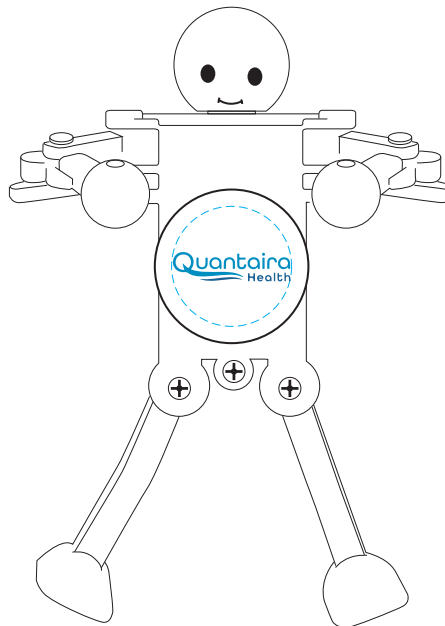

GARRETT SPECIALTIES

a promotional product company

eProof

2 Split Rock Drive Suite 11, Cherry Hill, NJ 08003

Telephone: 1-856 424-4818 or 1-800 320-1510

Fax: 1-856 424-5269

Hours of Operation: 9:00 - 5:30 pm Eastern, M - F

Customer Service E-mail: service@garrettspecialties.com

Order#: 151956

Product: Boogie Bot Wind-up Toy: Dark blue

Item #: 1275-313706

Imprint Method: Pad Print on the Disk: PMS 7689C and PMS 653C

Actual Imprint Size: 0.61"W x 0.15"H

Actual Size of Imprint
Note: the bot will be Dark Blue

***** IMPORTANT INFORMATION *** (PLEASE READ)**

Please proof carefully for spelling errors, omissions, and layout accuracy. It is your responsibility to correct any errors. Garrett Specialties assumes no responsibility for errors after a proof has been authorized to print. Please note changes or revisions to your proof from your original instructions may cause revision in your ship date. Delays in paper proof approval also may require a change in your schedule ship dates. Occasionally, some fax machines may distort the image. Please pay close attention to numbers.

It is imperative that you view your e-proof and submit your approval and/or changes promptly to maintain your anticipated delivery date.

Please keep in mind that this virtual proof is not a printed sample of your artwork on our product. The size and placement of the artwork may vary from this proof when actually printed on the product. Carefully review the attached proof for verification of copy & layout.

Due to inherent technical differences in color monitors, the imprint colors and product colors depicted in the attached proof will not resemble those in the final product. We make every effort to match requested custom colors, but cannot guarantee a 100% exact match. Imprints are applied using pad or screen inks. These inks are hand mixed as close as possible to the requested color but may vary 2 to 4 shades. For this reason an exact PMS match cannot be guaranteed.

Your order is ON HOLD until we receive an approval from you in reference to your artwork.