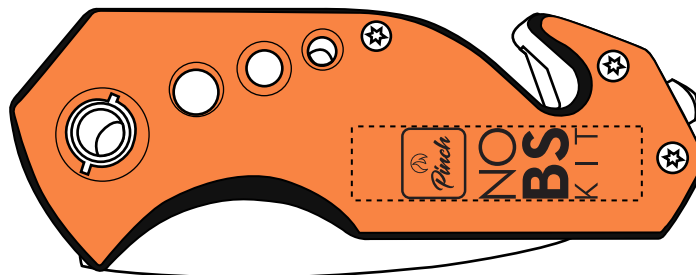

Customer Service E-mail: service@garrettspecialties.com

Order#: 151788

Product: Rapid Response Emergency Tool

Item #: 1008-312309

Imprint Method: Pad Print on the Handle - Black

Actual Imprint Size: 1"W x 0.37"H

PLEASE NOTE: THE SQUARE ICON/LOGO
THT WAS ON THE LEFT SIDE OF YOUR ARTWORK
WOULD FILL IN IF WE LEFT IT AS IS. FOR THIS REASON,
I REVERSED IT SO THAT IT WOULD BE AN ORANGE
SQUARE WITH BLACK OUTLINE. THIS WAY, THE ELEMENTS
IN THE MIDDLE WOULD STILL PRINT OKAY.
PLEASE ADVISE IF THIS CHANGE IS FINE.