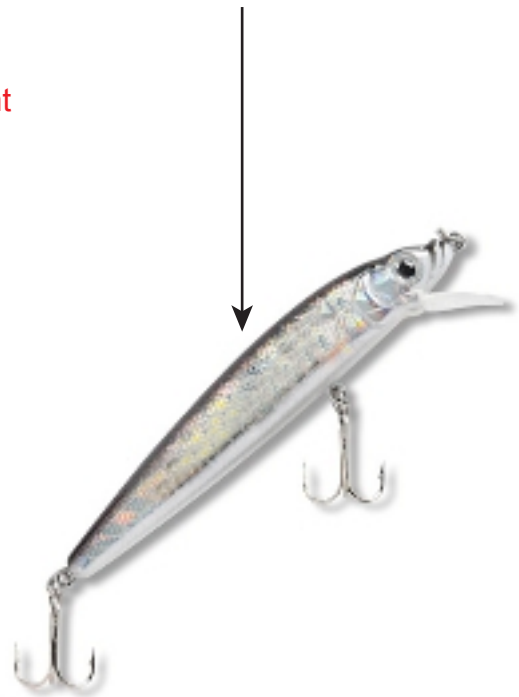

**Order#: 151786**

**Product: Original Floating Rapala**

**Item #: 1280-301138**

**Imprint Method: Pad Print on the Front of Lure**

**Actual Imprint Size: 1 in x 0.25 in Side 1, 0.65 in x 0.25 in Side 2**

**OMNICABLE**  
EMPOWERING DISTRIBUTION®

**HWC**  
HOUSTON WIRE & CABLE

**OMNICABLE**  
EMPOWERING DISTRIBUTION®

**HWC**  
HOUSTON WIRE & CABLE

Actual Size of Imprint  
Dotted Lines Do Not Print

Note: ® may fill in.