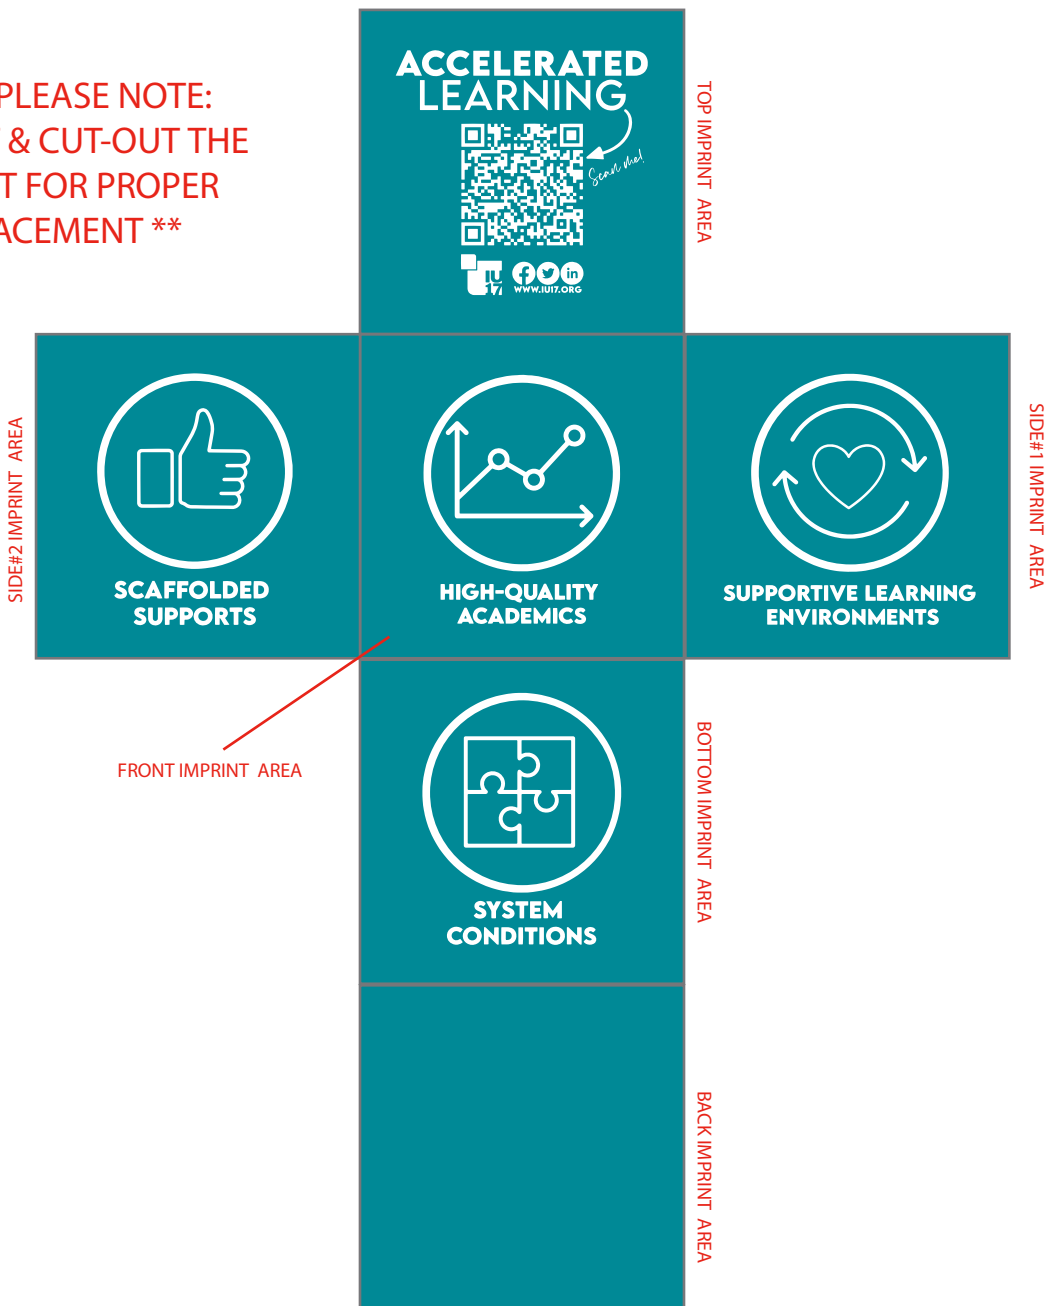

REDUCE TO 75% VIEWING

Cube - Teal

CUSTOMER PLEASE NOTE:
****PLEASE PRINT & CUT-OUT THE CUBE LAYOUT FOR PROPER LOGO PLACEMENT****

*** IMPORTANT INFORMATION *** (PLEASE READ)

Please proof carefully for spelling errors, omissions, and layout accuracy. It is your responsibility to correct any errors. Garrett Specialties assumes no responsibility for errors after a proof has been authorized to print. Please note changes or revisions to your proof from your original instructions may cause revision in your ship date. Delays in paper proof approval also may require a change in your schedule ship dates. Occasionally, some fax machines may distort the image. Please pay close attention to numbers.