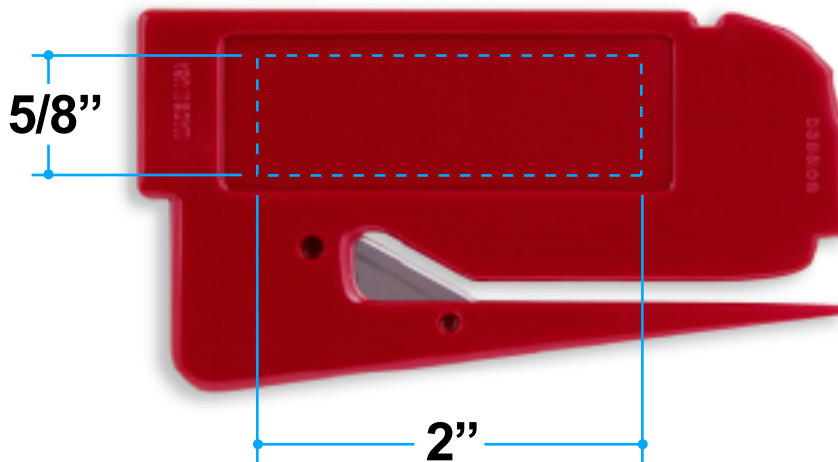

*** IMPORTANT INFORMATION *** (PLEASE READ)

Please proof carefully for spelling errors, omissions, and layout accuracy. It is your responsibility to correct any errors. Garrett Specialties assumes no responsibility for errors after a proof has been authorized to print. Please note changes or revisions to your proof from your original instructions may cause revision in your ship date. Delays in paper proof approval also may require a change in your schedule ship dates. Occasionally, some fax machines may distort the image. Please pay close attention to numbers.

It is imperative that you view your e-proof and submit your approval and/or changes promptly to maintain your anticipated delivery date.

Please keep in mind that this virtual proof is not a printed sample of your artwork on our product. The size and placement of the artwork may vary from this proof when actually printed on the product. Carefully review the attached proof for verification of copy & layout.

Due to inherent technical differences in color monitors, the imprint colors and product colors depicted in the attached proof will not resemble those in the final product. We make every effort to match requested custom colors, but cannot guarantee a 100% exact match. Imprints are applied using pad or screen inks. These inks are hand mixed as close as possible to the requested color but may vary 2 to 4 shades. For this reason an exact PMS match cannot be guaranteed.

Your order is ON HOLD until we receive an approval from you in reference to your artwork.