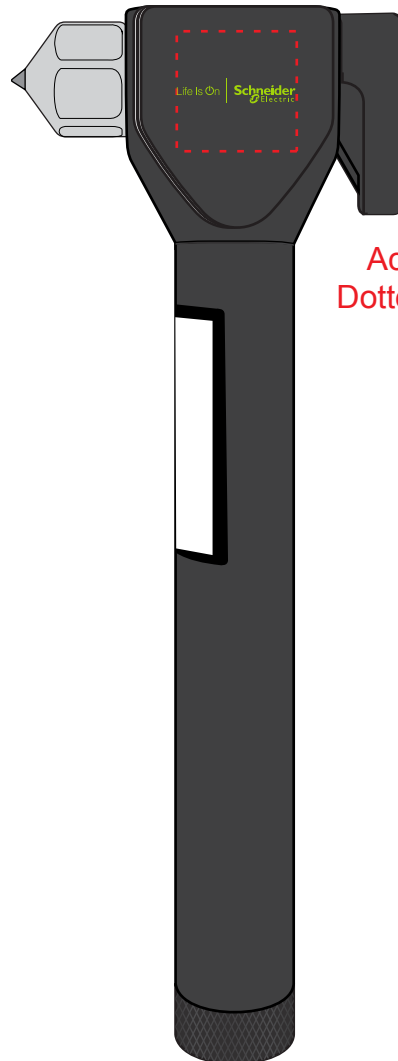

Customer Service E-mail: service@garrettspecialties.com

**IMAGE IS FOR REFERENCE ONLY.
COLORS, SIZE, AND APPEARANCE
MAY DIFFER ON AN ACTUAL PRODUCT.**

Mini Watchman Flashlight with Escape Hammer: 1008-320307

Note: The imprint area is pretty small. the artwork as-is may not print well. Text most likely won't be legible

Actual Size of Imprint
Dotted Lines Do Not Print