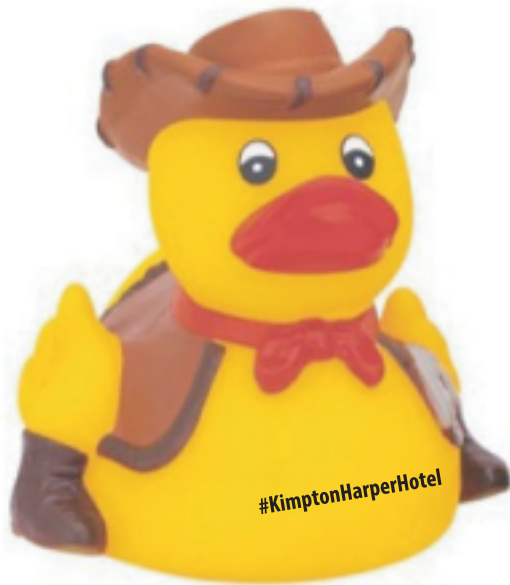

Customer Service E-mail: service@garrettspecialties.com

Order#: 151079

Product: Western Cowboy Rubber Duck

Item #: 1113-104435

Imprint Method: Pad Print on the Chest: Black

Actual Imprint Size: 1.25"W x 0.15"H

#KimptonHarperHotel

Imprint Size:

1 1/4"wide

***** IMPORTANT INFORMATION *** (PLEASE READ)**

Please proof carefully for spelling errors, omissions, and layout accuracy. It is your responsibility to correct any errors. Garrett Specialties assumes no responsibility for errors after a proof has been authorized to print. Please note changes or revisions to your proof from your original instructions may cause revision in your ship date. Delays in paper proof approval also may require a change in your schedule ship dates. Occasionally, some fax machines may distort the image. Please pay close attention to numbers.