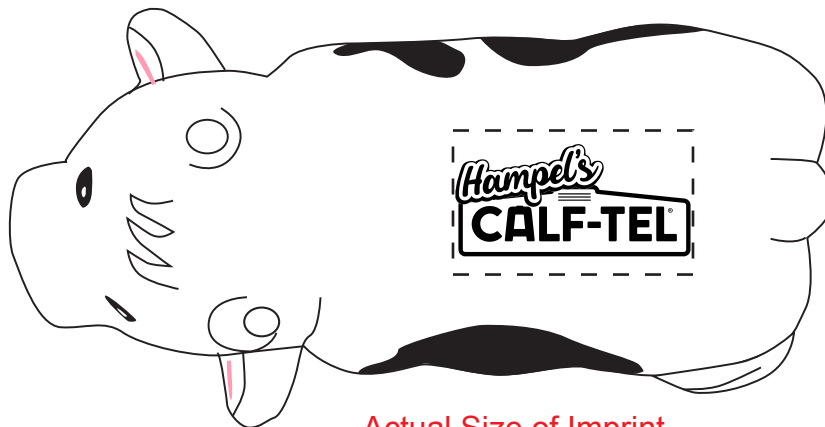

GARRETT SPECIALTIES

a promotional product company

eProof

2 Split Rock Drive Suite 11, Cherry Hill, NJ 08003

Telephone: 1-856 424-4818 or 1-800 320-1510

Fax: 1-856 424-5269

Hours of Operation: 9:00 - 5:30 pm Eastern, M - F

Customer Service E-mail: service@garrettspecialties.com

Order#: 150991

Product: Milk Cow Stress Reliever

Item #: 1008-304782

Imprint Method: Pad Print on the Back: Black

Actual Imprint Size: 1.22"W x 0.58"H

Note: some small details in the logo
might bleed/fill in when printed

Actual Size of Imprint
Dotted Lines Do Not Print

*** IMPORTANT INFORMATION *** (PLEASE READ)

Please proof carefully for spelling errors, omissions, and layout accuracy. It is your responsibility to correct any errors. Garrett Specialties assumes no responsibility for errors after a proof has been authorized to print. Please note changes or revisions to your proof from your original instructions may cause revision in your ship date. Delays in paper proof approval also may require a change in your schedule ship dates. Occasionally, some fax machines may distort the image. Please pay close attention to numbers.

It is imperative that you view your e-proof and submit your approval and/or changes promptly to maintain your anticipated delivery date.

Please keep in mind that this virtual proof is not a printed sample of your artwork on our product. The size and placement of the artwork may vary from this proof when actually printed on the product. Carefully review the attached proof for verification of copy & layout.

Due to inherent technical differences in color monitors, the imprint colors and product colors depicted in the attached proof will not resemble those in the final product. We make every effort to match requested custom colors, but cannot guarantee a 100% exact match. Imprints are applied using pad or screen inks. These inks are hand mixed as close as possible to the requested color but may vary 2 to 4 shades. For this reason an exact PMS match cannot be guaranteed.

Your order is ON HOLD until we receive an approval from you in reference to your artwork.