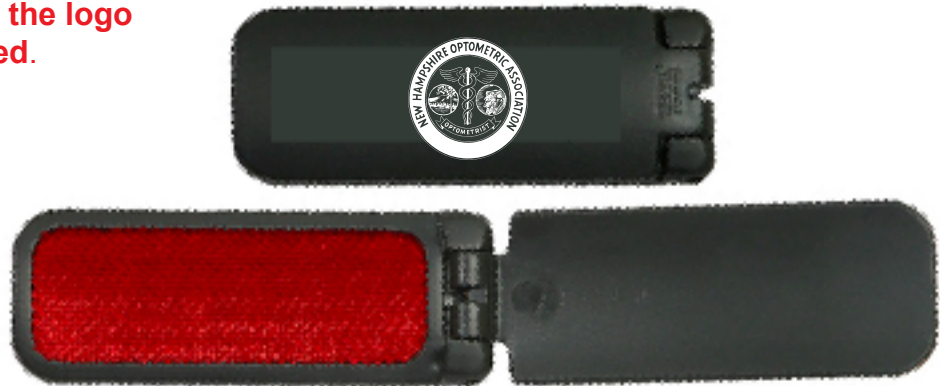

GARRETT SPECIALTIES

a promotional product company

eProof

2 Split Rock Drive Suite 11, Cherry Hill, NJ 08003

Telephone: 1-856 424-4818 or 1-800 320-1510

Fax: 1-856 424-5269

Hours of Operation: 9:00 - 5:30 pm Eastern, M - F

Customer Service E-mail: service@garrettspecialties.com

Order#: 150739

Product: Lint Brush: Black

Item #: 1008-304501

Imprint Method: Screen Print on the First Side: White

Actual Imprint Size: 0.85"W x 0.87"H

Actual Size of Imprint

Note: Small text & details in the logo may fill in when printed.

Graphic is for placement only
Not to scale

***** IMPORTANT INFORMATION *** (PLEASE READ)**

Please proof carefully for spelling errors, omissions, and layout accuracy. It is your responsibility to correct any errors. Garrett Specialties assumes no responsibility for errors after a proof has been authorized to print. Please note changes or revisions to your proof from your original instructions may cause revision in your ship date. Delays in paper proof approval also may require a change in your schedule ship dates. Occasionally, some fax machines may distort the image. Please pay close attention to numbers.

It is imperative that you view your e-proof and submit your approval and/or changes promptly to maintain your anticipated delivery date.

Please keep in mind that this virtual proof is not a printed sample of your artwork on our product. The size and placement of the artwork may vary from this proof when actually printed on the product. Carefully review the attached proof for verification of copy & layout.

Due to inherent technical differences in color monitors, the imprint colors and product colors depicted in the attached proof will not resemble those in the final product. We make every effort to match requested custom colors, but cannot guarantee a 100% exact match. Imprints are applied using pad or screen inks. These inks are hand mixed as close as possible to the requested color but may vary 2 to 4 shades. For this reason an exact PMS match cannot be guaranteed.

Your order is ON HOLD until we receive an approval from you in reference to your artwork.