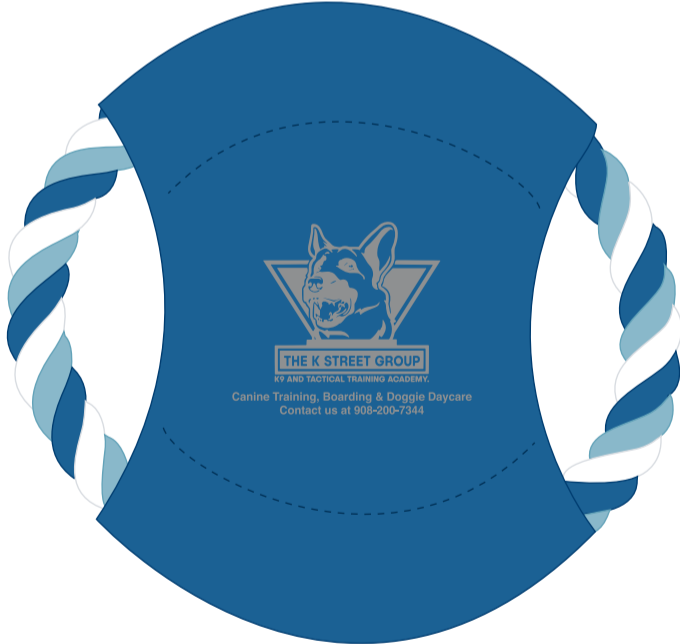

Customer Service E-mail: service@garrettspecialties.com

Order#: 150547

Product: Fetch-It Dog Toy

Item #: 1008-307264

Imprint Method: Screen Print on the Side 1: Metallic Silver; side 2: Yellow

WARNING NOTE:

THE VERY THIN GAPS IN THE LOGO WILL FILL IN WHEN PRINTED.

ACTUAL SIZE
SIDE #1

ACTUAL SIZE
SIDE #2

REDUCE TO 50% VIEWING

SIDE #1

Fetch-It Dog Toy
WPT-FD12

REDUCE TO 50% VIEWING

SIDE #2