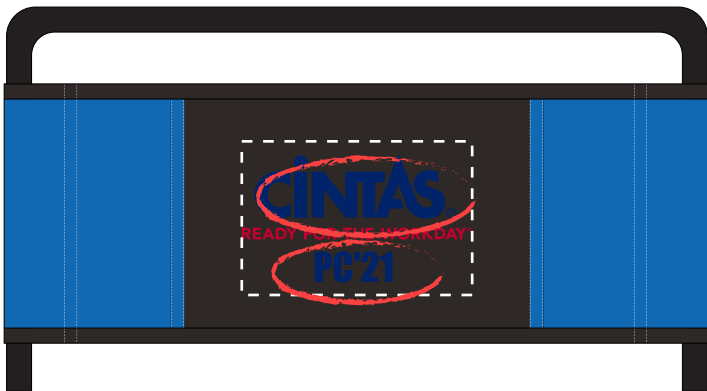

GARRETT SPECIALTIES

a promotional product company

eProof

2 Split Rock Drive Suite 11, Cherry Hill, NJ 08003

Telephone: 1-856 424-4818 or 1-800 320-1510

Fax: 1-856 424-5269

Hours of Operation: 9:00 - 5:30 pm Eastern, M - F

Customer Service E-mail: service@garrettspecialties.com

Order#: 150505

Product: Foldable Cooler Chair : Blue

Item #: 1097-316331

Imprint Method: 4 Color Process, Back of Chair

Actual Imprint Size: 6"W x 3.35"H

Please confirm which layout to be used.

The Blue in your logo is pretty dark will not show up well on this Item, we suggest the Process blue imprint shown in layout #2. Please confirm.

Layout #1 - Art as is

Layout #2 - Process blue & Red C

*** IMPORTANT INFORMATION *** (PLEASE READ)

Please proof carefully for spelling errors, omissions, and layout accuracy. It is your responsibility to correct any errors. Garrett Specialties assumes no responsibility for errors after a proof has been authorized to print. Please note changes or revisions to your proof from your original instructions may cause revision in your ship date. Delays in paper proof approval also may require a change in your schedule ship dates. Occasionally, some fax machines may distort the image. Please pay close attention to numbers.

It is imperative that you view your e-proof and submit your approval and/or changes promptly to maintain your anticipated delivery date.

Please keep in mind that this virtual proof is not a printed sample of your artwork on our product. The size and placement of the artwork may vary from this proof when actually printed on the product. Carefully review the attached proof for verification of copy & layout.

Due to inherent technical differences in color monitors, the imprint colors and product colors depicted in the attached proof will not resemble those in the final product.

We make every effort to match requested custom colors, but cannot guarantee a 100% exact match. Imprints are applied using pad or screen inks. These inks are hand mixed as close as possible to the requested color but may vary 2 to 4 shades. For this reason an exact PMS match cannot be guaranteed.

Your order is ON HOLD until we receive an approval from you in reference to your artwork.