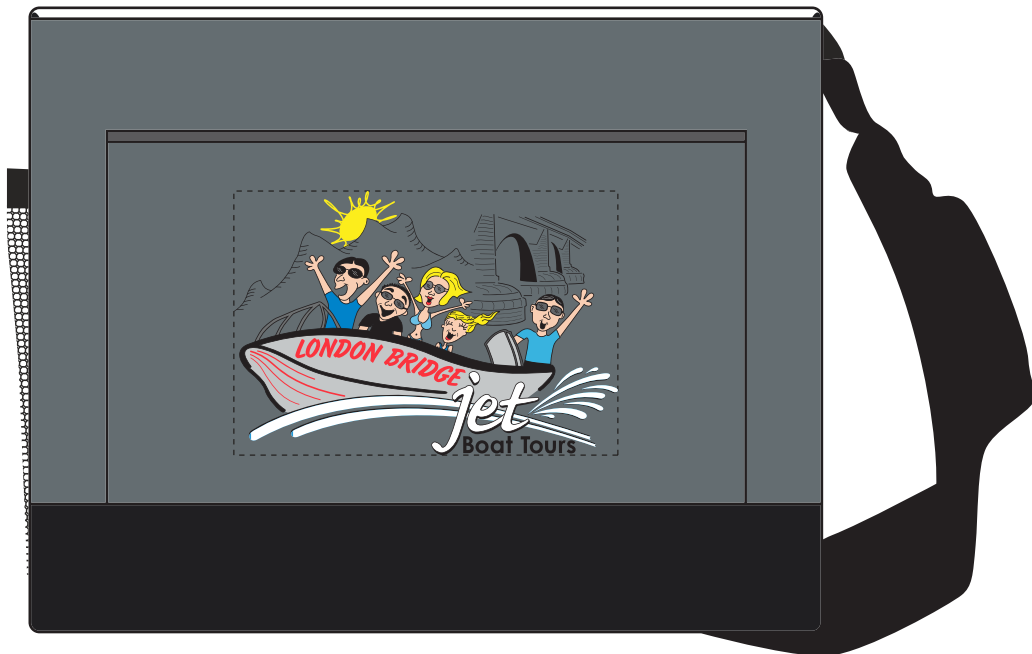

GARRETT SPECIALTIES

a promotional product company

eProof

2 Split Rock Drive Suite 11, Cherry Hill, NJ 08003

Telephone: 1-856 424-4818 or 1-800 320-1510

Fax: 1-856 424-5269

Hours of Operation: 9:00 - 5:30 pm Eastern, M - F

Customer Service E-mail: service@garrettspecialties.com

Order#: 150483

Product: Strand Snow Canvas Lunch : Gray

Item #: 1097-313663

Imprint Method: 4 Color Process on the Front Pocket

Actual Imprint Size: 4"W x 2.75"H

Item shown @ 50% of actual size

***** IMPORTANT INFORMATION *** (PLEASE READ)**

Please proof carefully for spelling errors, omissions, and layout accuracy. It is your responsibility to correct any errors. Garrett Specialties assumes no responsibility for errors after a proof has been authorized to print. Please note changes or revisions to your proof from your original instructions may cause revision in your ship date. Delays in paper proof approval also may require a change in your schedule ship dates. Occasionally, some fax machines may distort the image. Please pay close attention to numbers.

It is imperative that you view your e-proof and submit your approval and/or changes promptly to maintain your anticipated delivery date.

Please keep in mind that this virtual proof is not a printed sample of your artwork on our product. The size and placement of the artwork may vary from this proof when actually printed on the product. Carefully review the attached proof for verification of copy & layout.

Due to inherent technical differences in color monitors, the imprint colors and product colors depicted in the attached proof will not resemble those in the final product. We make every effort to match requested custom colors, but cannot guarantee a 100% exact match. Imprints are applied using pad or screen inks. These inks are hand mixed as close as possible to the requested color but may vary 2 to 4 shades. For this reason an exact PMS match cannot be guaranteed.

Your order is ON HOLD until we receive an approval from you in reference to your artwork.