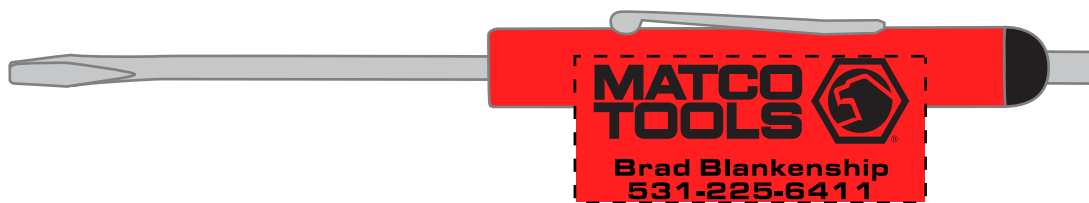

Customer Service E-mail: service@garrettspecialties.com

Order#: 150112

Product: Standard Blade Neodymium Magnet: Red/Black

Item #: 1024-314202

Imprint Method: Screen Print on the Side Barrel: Black

Actual Imprint Size: 1.64"W x 0.75"H