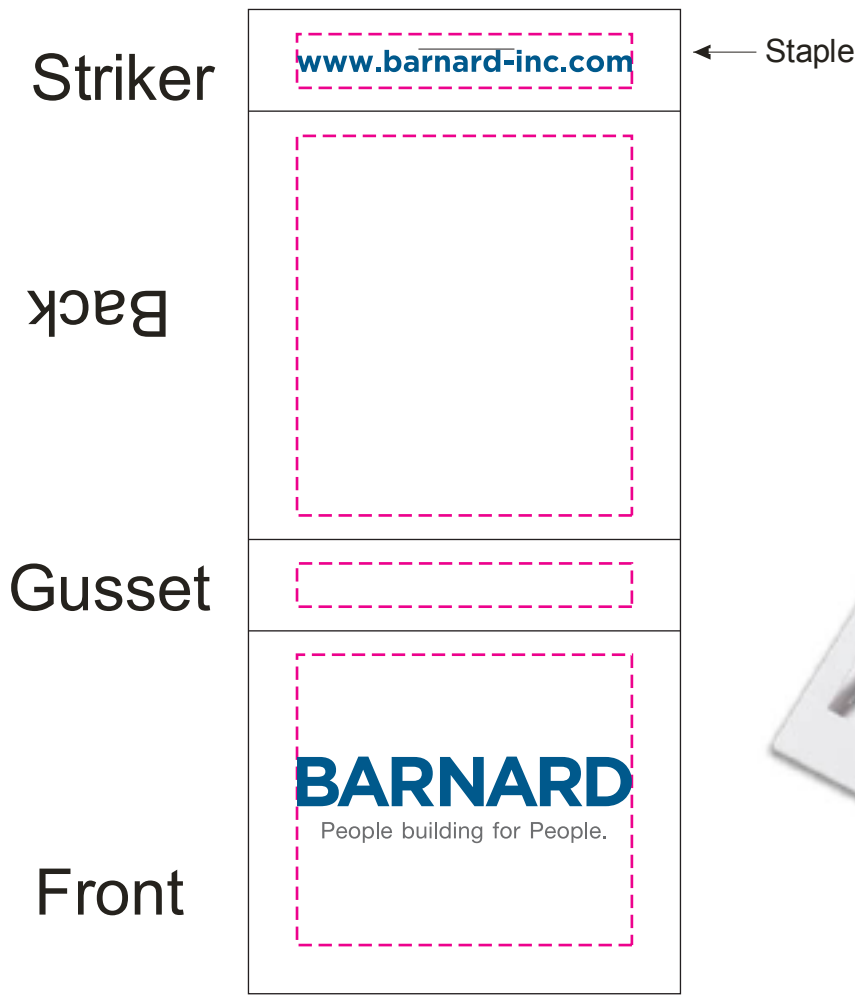

Order#: 149963

Product: Fly Fishing Matchbook with Flies

Item #: 1280-104608

Imprint Method: Digital Print on the Front Cover

Actual Imprint Size: 1.75" Wide on the Front & Striker

Actual Size of Imprint
Dotted Lines Do Not Print

ART NOTES

The template to the left shows the matchbook laid out flat. To get an idea of how it would look, I would recommend printing this proof out, cutting along the outside rectangle of the template to the left, and folding along the lines to assemble the matchbook. Each side has been labeled to give you a point of reference.