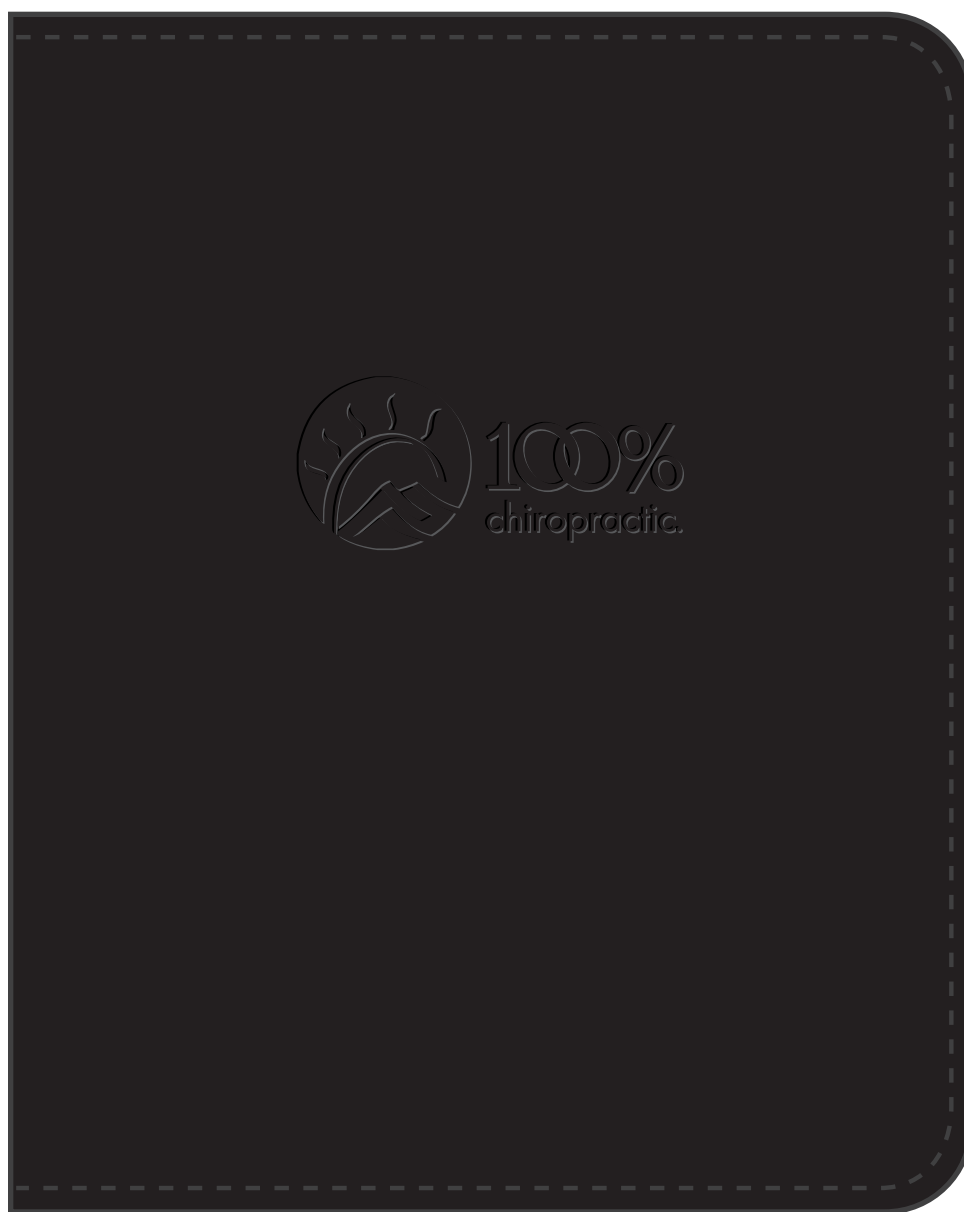

Order#: 149911

Product: The Advisor Portfolio:

Item #: 1041-106896

Imprint Method: Deboss Imprint-Outside Cover

Actual Imprint Size: 4"W x 1.78"H

IMAGE ABOVE IS SCALED TO 50% OF ACTUAL SIZE

ART BELOW SHOWN AT 100%