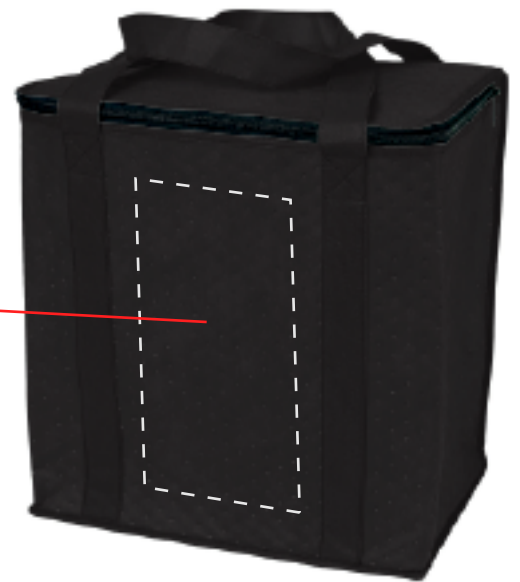

Customer Service E-mail: service@garrettspecialties.com

Order#: 149535

Product: Zippered Insulated Grocery Tote Bag: Black

Item #: 1086-310284

Imprint Method: Heat Transfer on the Side 1: Green 355

Actual Imprint Size: 5"W x 2.72"H