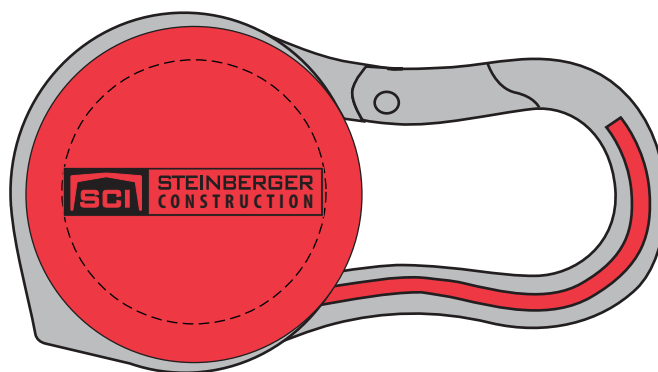

OPTION 2: SUGGESTED : MADE SOME SMALL CHANGES TO THE ARTWORK FOR BETTER PRINTING

***** IMPORTANT INFORMATION *** (PLEASE READ)**

Please proof carefully for spelling errors, omissions, and layout accuracy. It is your responsibility to correct any errors. Garrett Specialties assumes no responsibility for errors after a proof has been authorized to print. Please note changes or revisions to your proof from your original instructions may cause revision in your ship date. Delays in paper proof approval also may require a change in your schedule ship dates. Occasionally, some fax machines may distort the image. Please pay close attention to numbers.

It is imperative that you view your e-proof and submit your approval and/or changes promptly to maintain your anticipated delivery date.

Please keep in mind that this virtual proof is not a printed sample of your artwork on our product. The size and placement of the artwork may vary from this proof when actually printed on the product. Carefully review the attached proof for verification of copy & layout.

Due to inherent technical differences in color monitors, the imprint colors and product colors depicted in the attached proof will not resemble those in the final product. We make every effort to match requested custom colors, but cannot guarantee a 100% exact match. Imprints are applied using pad or screen inks. These inks are hand mixed as close as possible to the requested color but may vary 2 to 4 shades. For this reason an exact PMS match cannot be guaranteed.

Your order is ON HOLD until we receive an approval from you in reference to your artwork.