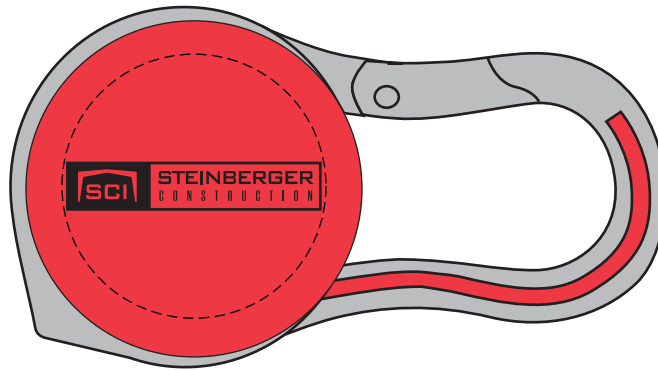

GARRETT SPECIALTIES

a promotional product company

eProof

2 Split Rock Drive Suite 11, Cherry Hill, NJ 08003

Telephone: 1-856 424-4818 or 1-800 320-1510

Fax: 1-856 424-5269

Hours of Operation: 9:00 - 5:30 pm Eastern, M - F

Customer Service E-mail: service@garrettspecialties.com

Order#: 149499

Product: Silver Carabiner Tape Measure - 6 FT: Red

Item #: 1056-307514

Imprint Method: Screen Print on the Side: Black

Actual Imprint Size: 1.37"W x 0.25"H

OPTION 1: ARTWORK AS IS : THE SMALL DETAILS IN THE LOGO WILL FILL IN