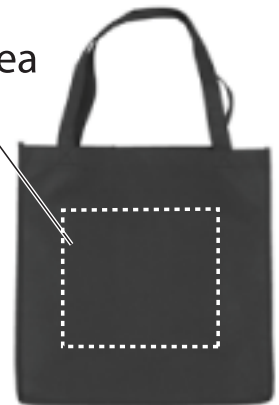

50% of actual size

Imprint Area