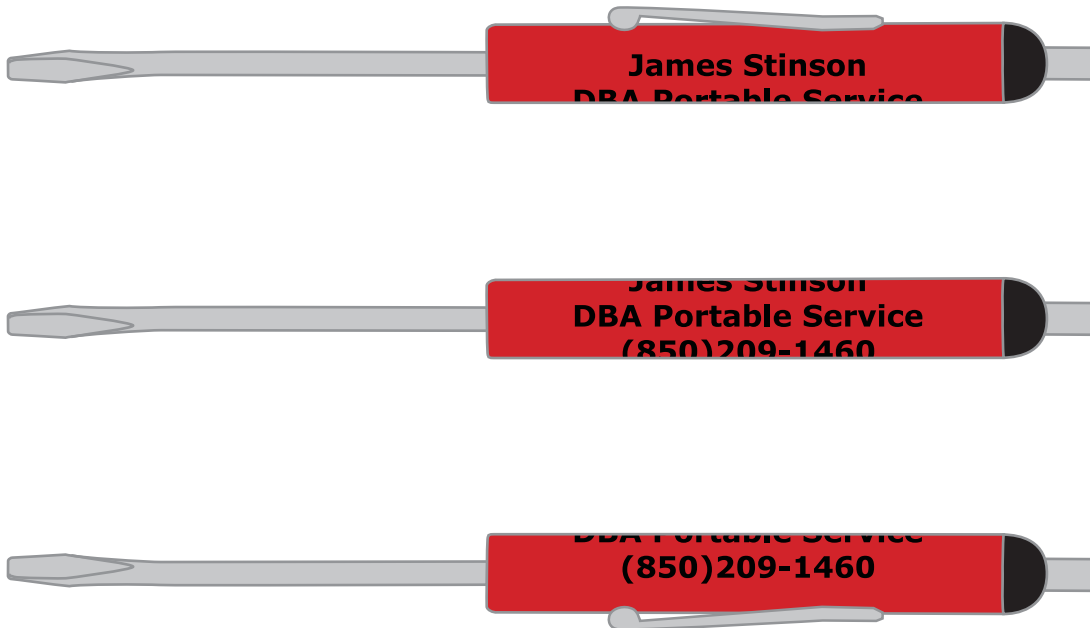

GARRETT SPECIALTIES

a promotional product company

eProof

2 Split Rock Drive Suite 11, Cherry Hill, NJ 08003

Telephone: 1-856 424-4818 or 1-800 320-1510

Fax: 1-856 424-5269

Hours of Operation: 9:00 - 5:30 pm Eastern, M - F

Customer Service E-mail: service@garrettspecialties.com

Order#: 149342

Product: Standard Blade Neodymium Magnet: Red/Black

Item #: 1024-314202

Imprint Method: Screen Print on the Side Barrel: Black

Actual Imprint Size: 1.81"W x 0.51"H

**James Stinson
DBA Portable Service
(850)209-1460**

*** IMPORTANT INFORMATION *** (PLEASE READ)

Please proof carefully for spelling errors, omissions, and layout accuracy. It is your responsibility to correct any errors. Garrett Specialties assumes no responsibility for errors after a proof has been authorized to print. Please note changes or revisions to your proof from your original instructions may cause revision in your ship date. Delays in paper proof approval also may require a change in your schedule ship dates. Occasionally, some fax machines may distort the image. Please pay close attention to numbers.

It is imperative that you view your e-proof and submit your approval and/or changes promptly to maintain your anticipated delivery date.

Please keep in mind that this virtual proof is not a printed sample of your artwork on our product. The size and placement of the artwork may vary from this proof when actually printed on the product. Carefully review the attached proof for verification of copy & layout.

Due to inherent technical differences in color monitors, the imprint colors and product colors depicted in the attached proof will not resemble those in the final product. We make every effort to match requested custom colors, but cannot guarantee a 100% exact match. Imprints are applied using pad or screen inks. These inks are hand mixed as close as possible to the requested color but may vary 2 to 4 shades. For this reason an exact PMS match cannot be guaranteed.

Your order is ON HOLD until we receive an approval from you in reference to your artwork.